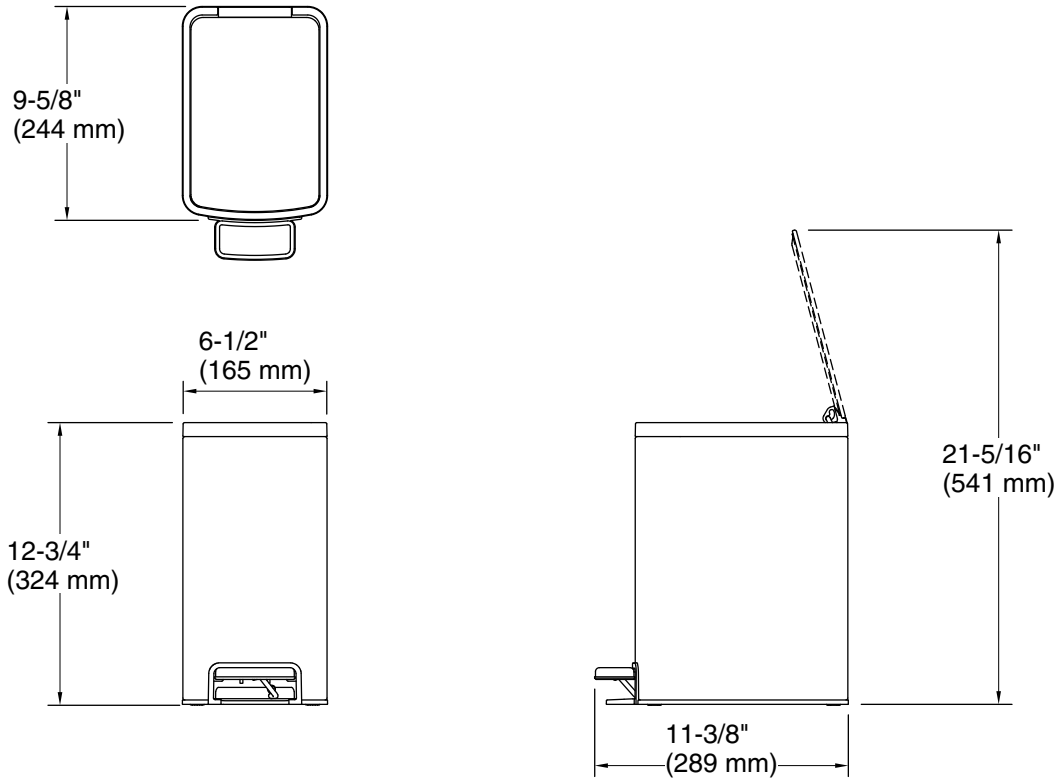

Features

- Slim, elongated footprint perfect for small spaces, such as between a toilet and vanity
- Removable liner with built-in tabs that secure bag in place
- Fingerprint-resistant finish stays clean longer
- Hands-free operation with durable metal foot pedal
- Stay-open lid helps simplify bag changes
- Quiet-Close™ lid closes gently and silently
- Space-saving profile fits snugly against wall or cabinets
- Hinge design protects wall from scuffs
- Removable plastic liner is easy to clean
- Cleans easily with a water-dampened cloth – no need for cleaners or abrasives

Color	Code	Description
	ST	Stainless Steel
	BST	Black Stainless
	STW	White and Stainless Steel

Technical Information

All product dimensions are nominal.

Material: Plastic, Metal