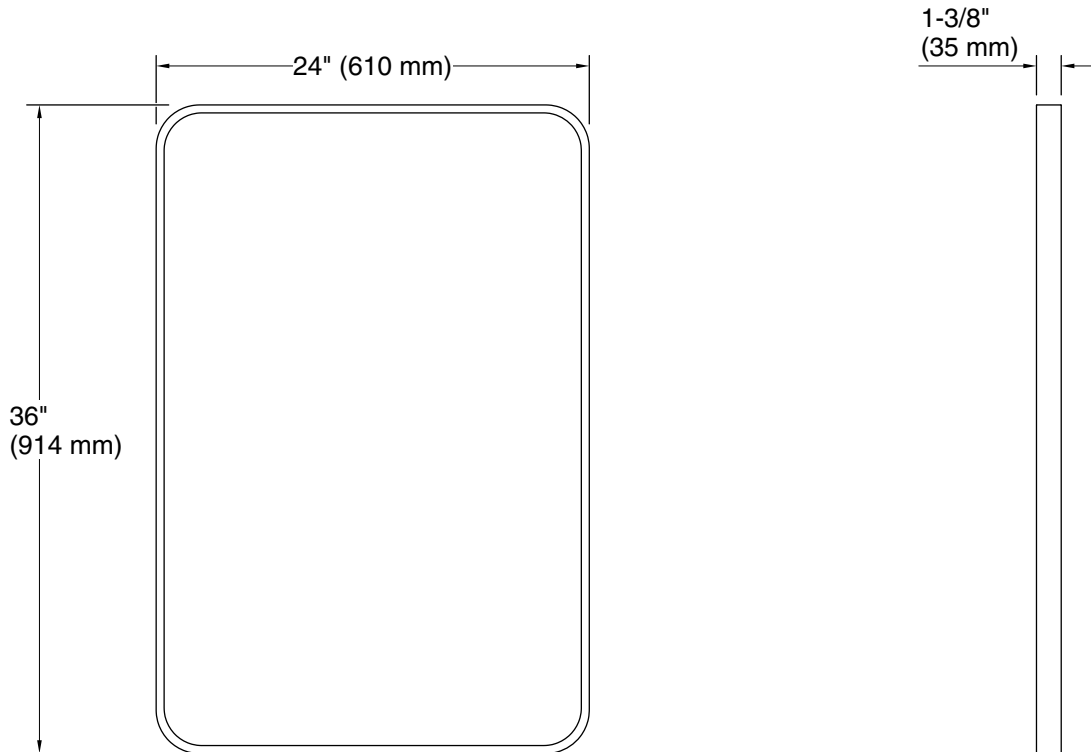

Essential
24" x 36" rectangular framed mirror
K-31364

Technical Information

All product dimensions are nominal.

Notes

Install this product according to the installation instructions.

Install the fastener to a stud to avoid possible property and product damage.