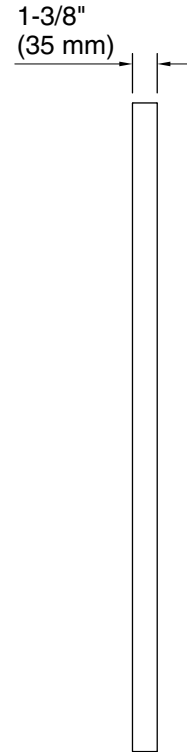

Features

- Clean and timeless design allows for use in any interior space
- Mounts vertically or horizontally depending on the look you want to create
- Frame maintains a durable, long-lasting finish
- Finishes coordinate with KOHLER® faucet and lighting products

See website for detailed warranty information.

Available Colors/Finishes

Color tiles intended for reference only.

Color	Code	Description
	BGL	Moderne Brushed Gold
	BNL	Brushed Nickel
	CPL	Polished Chrome
	BLL	Matte Black

Essential
30" x 45" rectangular framed mirror
K-31365

Technical Information

All product dimensions are nominal.

Notes

Install this product according to the installation instructions.

Install the fastener to a stud to avoid possible property and product damage.