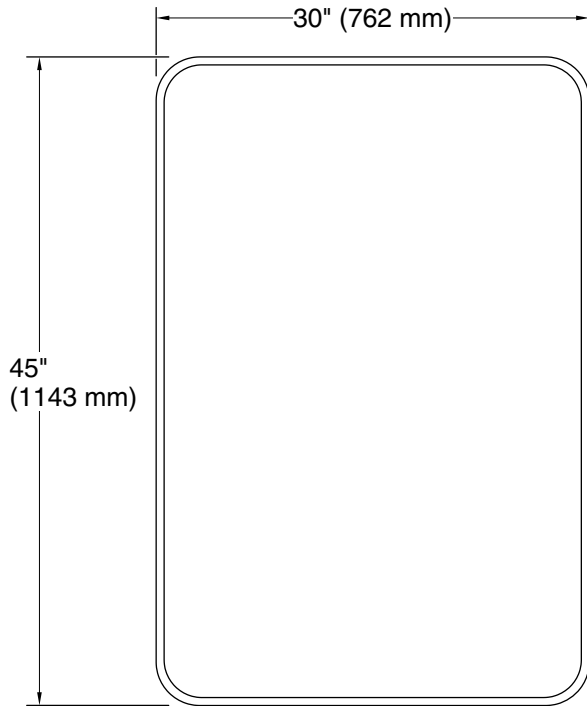

Essential
30" x 45" rectangular framed mirror
K-31365

Technical Information

All product dimensions are nominal.

Notes

Install this product according to the installation instructions.

Install the fastener to a stud to avoid possible property and product damage.