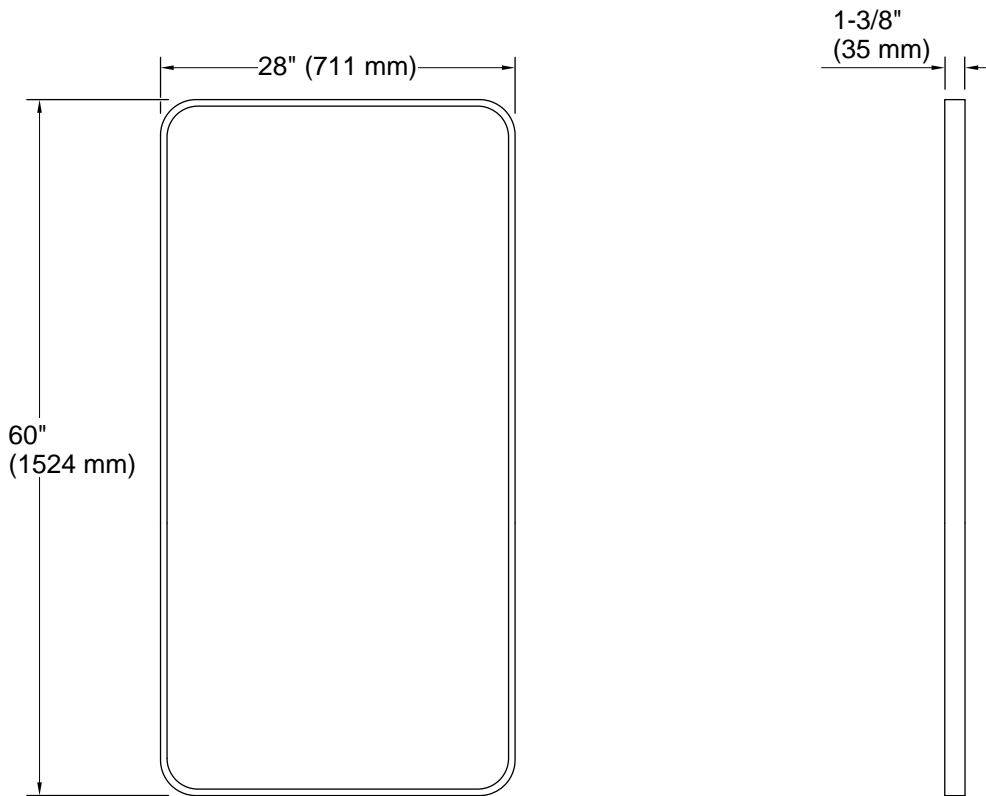

Essential

28" x 60" rectangular framed mirror
K-31366

Features

- Clean and timeless design allows for use in any interior space
- Mounts horizontally above a vanity or vertically as a full-length mirror
- Frame maintains a durable, long-lasting finish
- Finishes coordinate with KOHLER® faucet and lighting products

Technical Information

All product dimensions are nominal.

Notes

Install this product according to the installation instructions.

Install the fastener to a stud to avoid possible property and product damage.