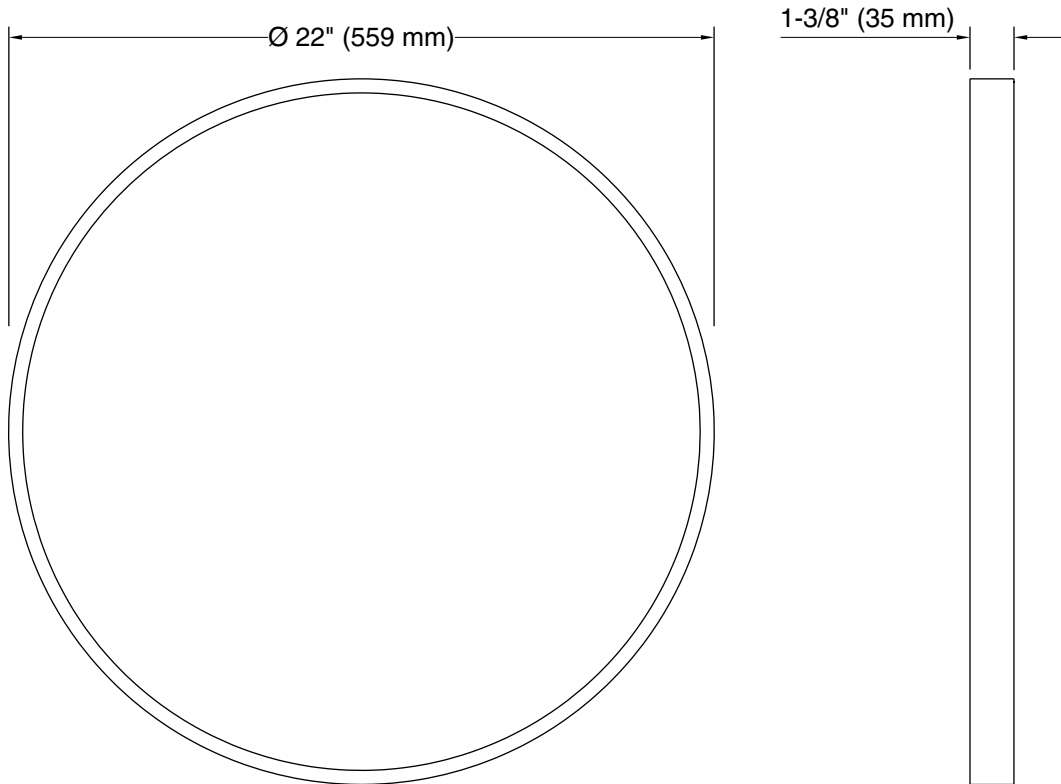

Technical Information

All product dimensions are nominal.

Notes

Install this product according to the installation instructions.

Install the fastener to a stud to avoid possible property and product damage.