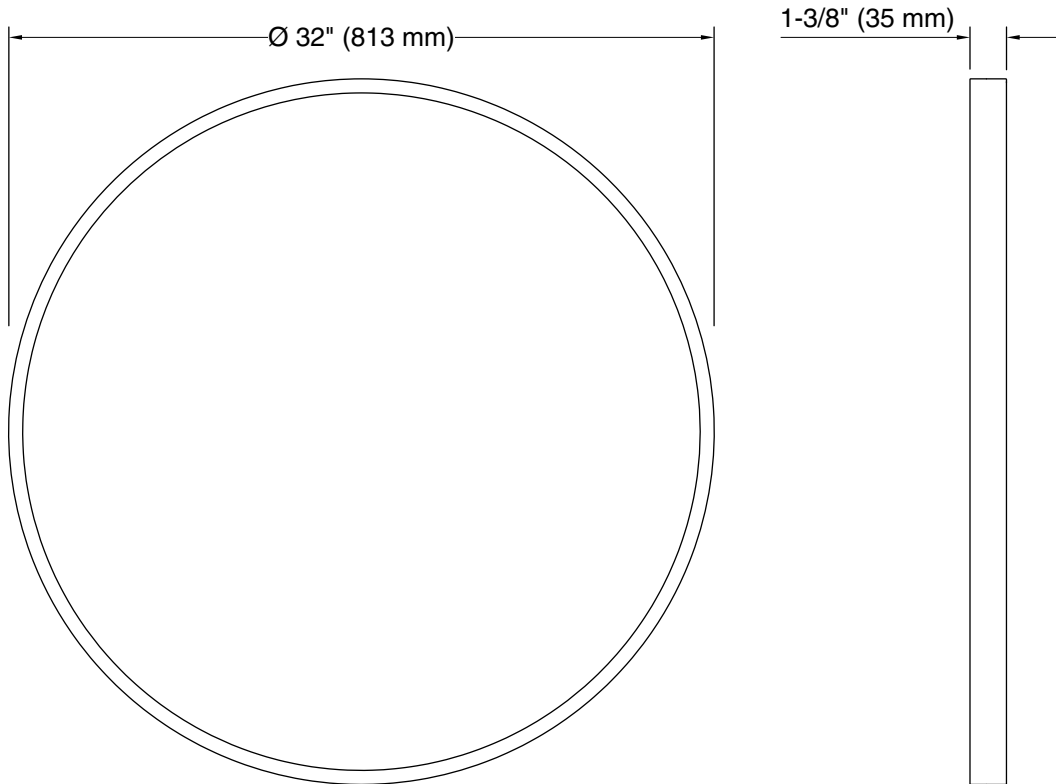

Technical Information

All product dimensions are nominal.

Notes

Install this product according to the installation instructions.

Install the fastener to a stud to avoid possible property and product damage.