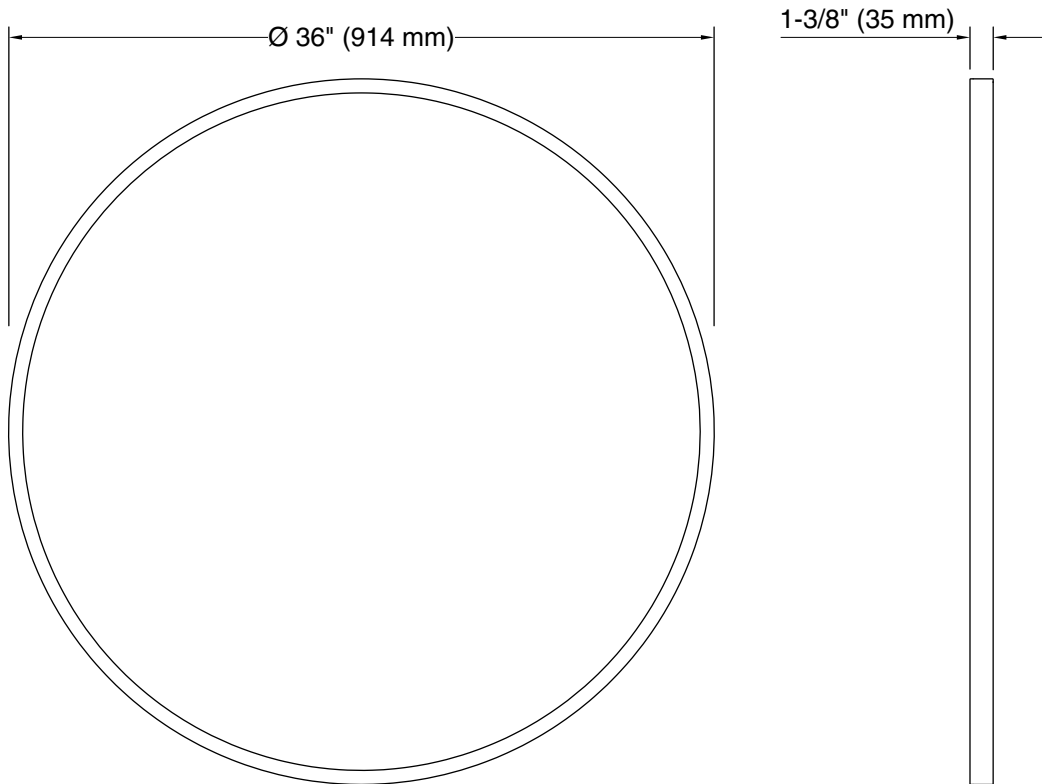

Color	Code	Description
	BGL	Moderne Brushed Gold
	BNL	Brushed Nickel
	CPL	Polished Chrome
	BLL	Matte Black

Technical Information

All product dimensions are nominal.

Notes

Install this product according to the installation instructions.