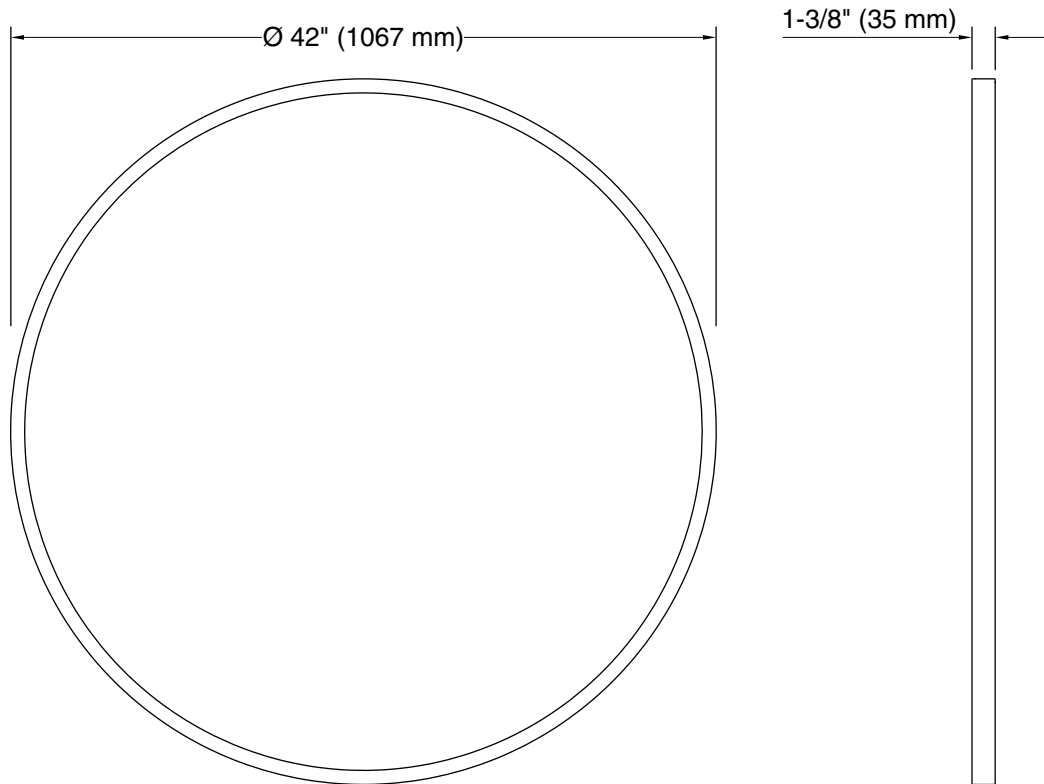

Color	Code	Description
	BGL	Moderne Brushed Gold
	BNL	Brushed Nickel
	CPL	Polished Chrome
	BLL	Matte Black

Technical Information

All product dimensions are nominal.

Notes

Install this product according to the installation instructions.