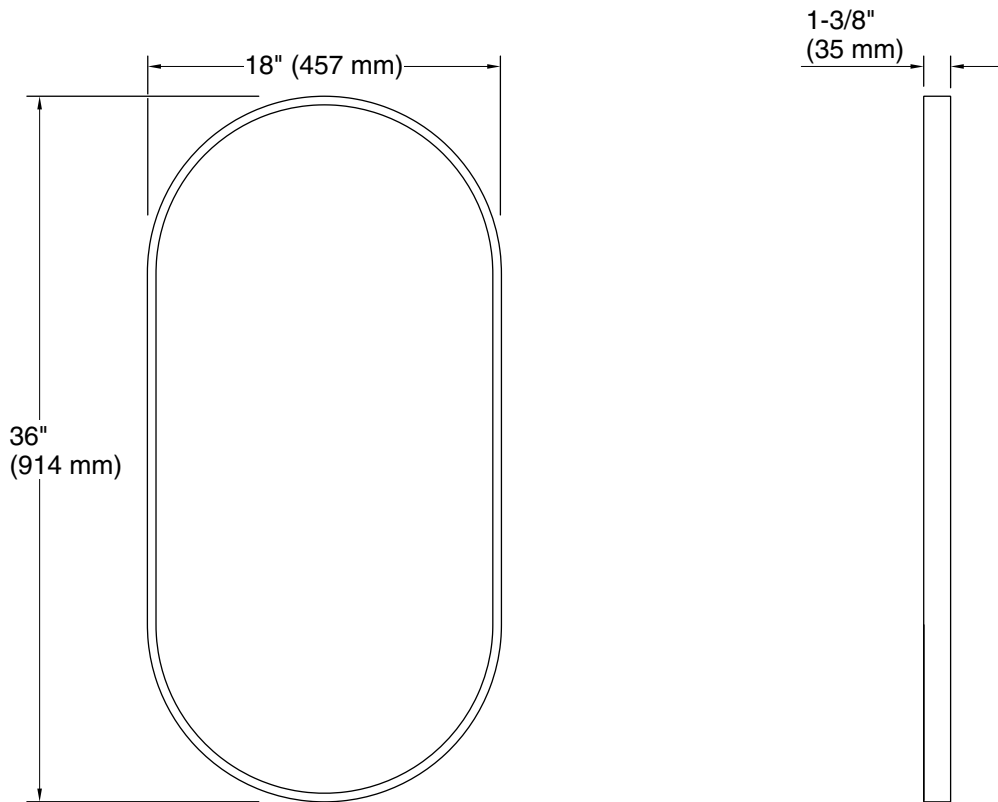

Essential
18" x 36" capsule framed mirror
K-31371

Technical Information

All product dimensions are nominal.

Notes

Install this product according to the installation instructions.

Install the fastener to a stud to avoid possible property and product damage.