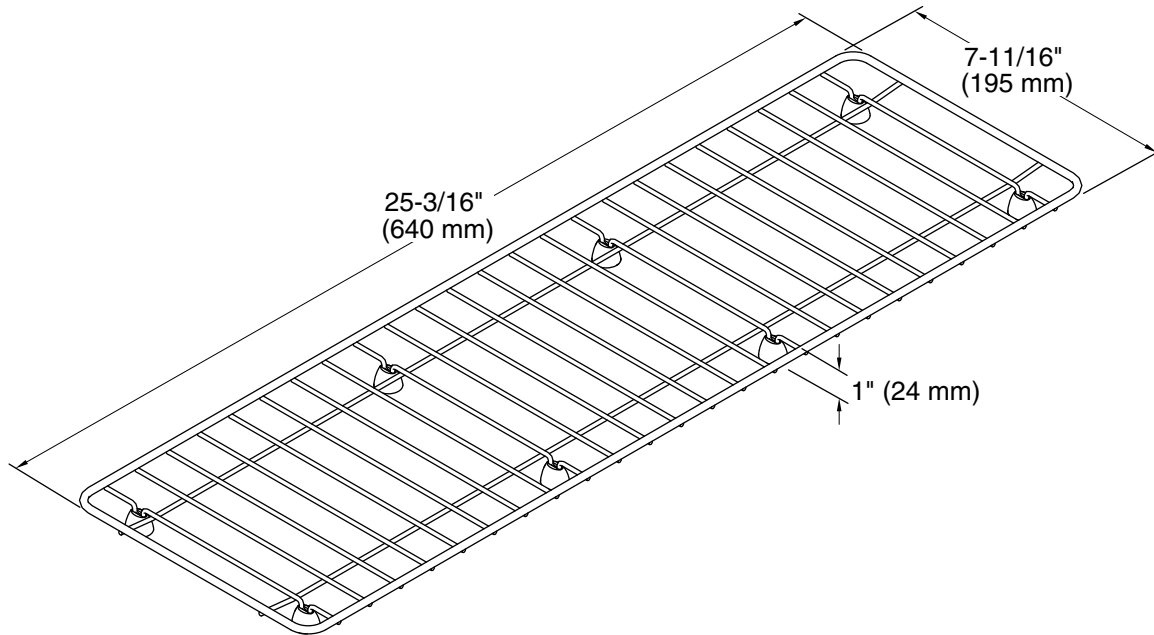

Technical Information

All product dimensions are nominal.

Material: Stainless Steel