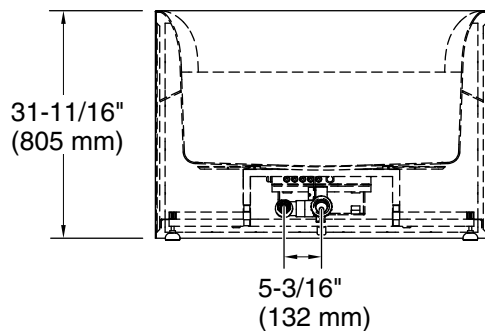

Required Electrical Service

Two circuits required, protected with Class A Ground-Fault Circuit-Interrupter (GFCI). Outside North America, this device may be known as a Residual Current Device (RCD).

Controller module: 120 V, 15 A, 60 Hz

Thermostatic valve: 120 V, 15 A, 60 Hz

Technical Information

All product dimensions are nominal.

Drain location: Center

Basin area, bottom: 38-15/16" x 38-15/16" (988 mm x 988 mm)

Basin area, top: 39-7/8" x 39-7/8" (1012 mm x 1012 mm)

Weight: 254 lbs (115.2 kg)

Water depth: 23-5/8" (600 mm)

Water capacity: 111.5 gal (422.1 L)

Template: 1522874-7, not required, included

Electrical component rating: Controller module: 120 V, .033 A, 60 Hz
Thermostatic valve: 120 V, .16 A, 60 Hz

Notes

Measure your actual product for rough-in details.

Install this product according to the installation instructions.

The hot water supply should be 70% of the capacity of the bath or greater. Installations will vary.