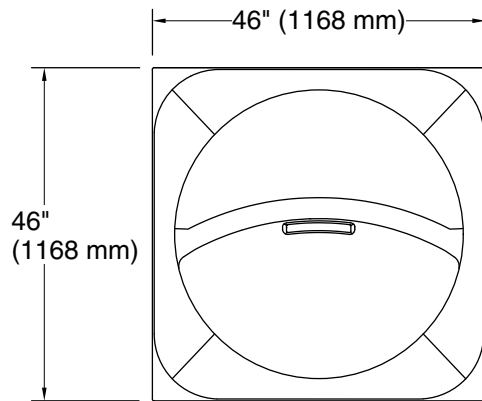

Required Electrical Service

Two circuits required, protected with Class A Ground-Fault Circuit-Interrupter (GFCI). Outside North America, this device may be known as a Residual Current Device (RCD).

Controller module: 120 V, 15 A, 60 Hz

Thermostatic valve: 120 V, 15 A, 60 Hz

Technical Information

All product dimensions are nominal.

Drain location: Center

Basin area, bottom: 38-15/16" x 38-15/16" (988 mm x 988 mm)

Basin area, top: 39-7/8" x 39-7/8" (1012 mm x 1012 mm)

Weight: 254 lbs (115.2 kg)

Water depth: 23-5/8" (600 mm)

Water capacity: 111.5 gal (422.1 L)

Template: 1522874-7, not required, included

Electrical component rating: Controller module: 120 V, .033 A, 60 Hz
Thermostatic valve: 120 V, .16 A, 60 Hz

Notes

Measure your actual product for rough-in details.

Install this product according to the installation instructions.

The hot water supply should be 70% of the capacity of the bath or greater. Installations will vary.