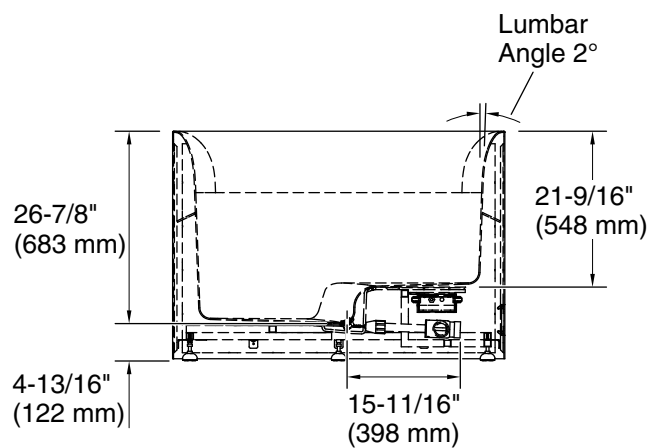

Required Electrical Service

Two circuits required, protected with Class A Ground-Fault Circuit-Interrupter (GFCI). Outside North America, this device may be known as a Residual Current Device (RCD).

Controller module: 120 V, 15 A, 60 Hz

Thermostatic valve: 120 V, 15 A, 60 Hz

Technical Information

All product dimensions are nominal.

Drain location: Center

Basin area, bottom: 38-15/16" x 38-15/16" (988 mm x 988 mm)

Basin area, top: 39-7/8" x 39-7/8" (1012 mm x 1012 mm)

Weight: 254 lbs (115.2 kg)

Water depth: 23-5/8" (600 mm)

Water capacity: 111.5 gal (422.1 L)

Template: 1522874-7, not required, included

Electrical component rating: Controller module: 120 V, .033 A, 60 Hz
Thermostatic valve: 120 V, .16 A, 60 Hz

Notes

Measure your actual product for rough-in details.

Install this product according to the installation instructions.

The hot water supply should be 70% of the capacity of the bath or greater. Installations will vary.