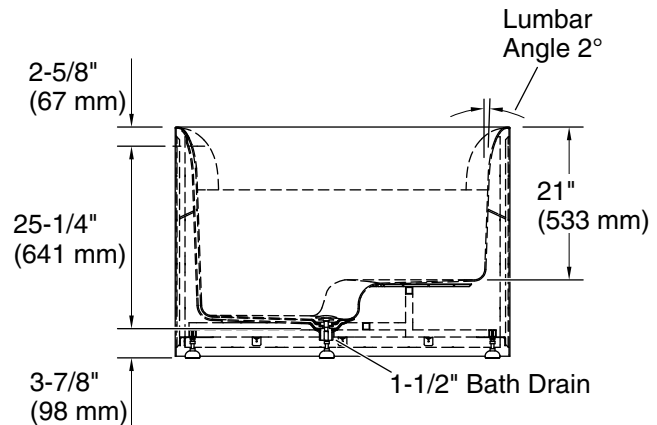

### Technical Information

All product dimensions are nominal.

Drain location:	Center
Basin area, bottom:	38-15/16" x 38-15/16" (988 mm x 988 mm)
Basin area, top:	39-7/8" x 39-7/8" (1012 mm x 1012 mm)
Weight:	275 lbs (124.7 kg)
Minimum floor load:	82 lbs/ft <sup>2</sup> (400.4 kg/m <sup>2</sup> )
Water depth:	23-5/8" (600 mm)
Water capacity:	111.5 gal (422.1 L)