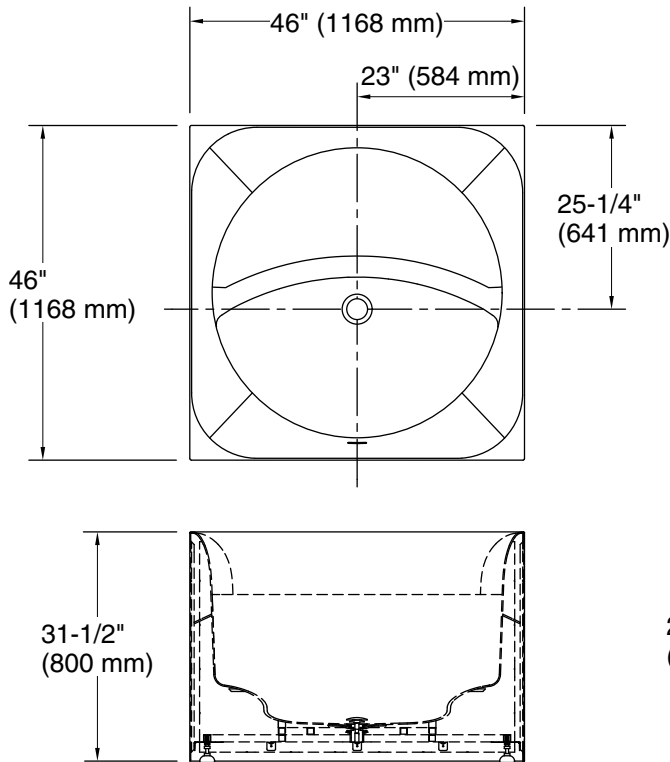

No change in measurement if connected with drain illustrated. (K-1381626)