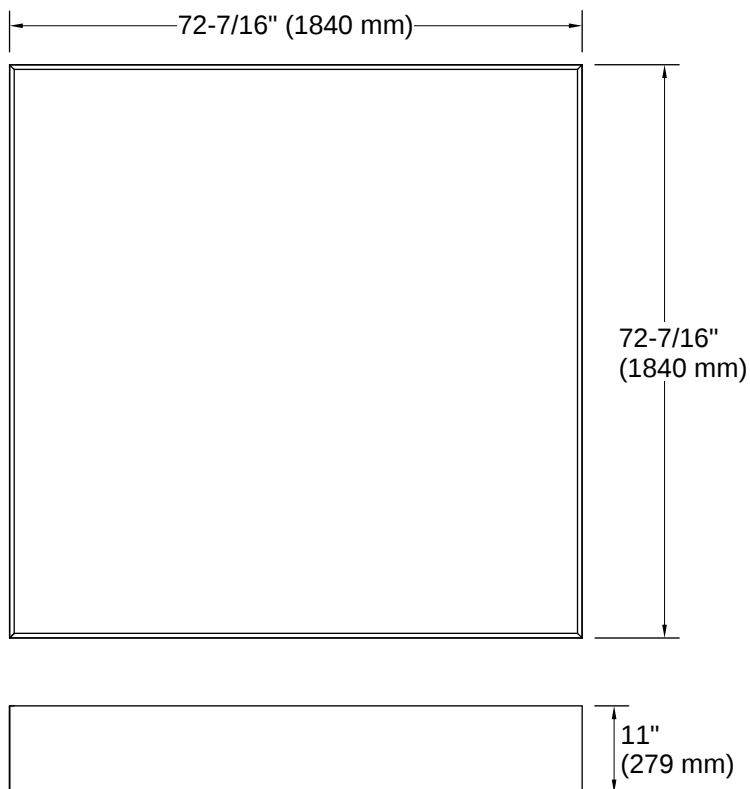

Installation Notes

Install this product according to the installation instructions.