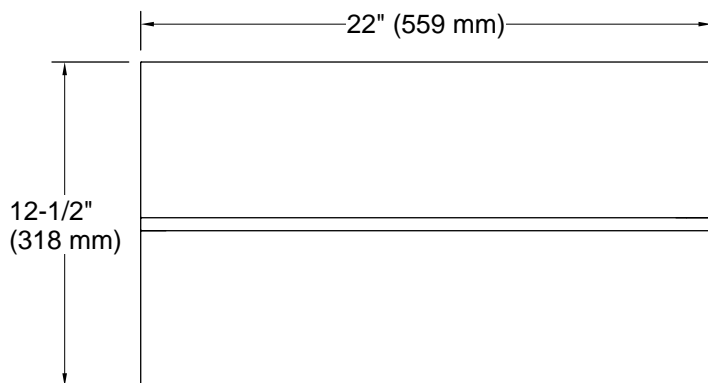

Stillness®
Freestanding bath stool
K-31409

Features

- Designed for use with Stillness freestanding baths

Material

- Japanese Hinoki wood

Codes/Standards

None Applicable

**KOHLER® One-Year Limited
Warranty**

See website for detailed warranty information.

Technical Information

All product dimensions are nominal.

Material: Wood