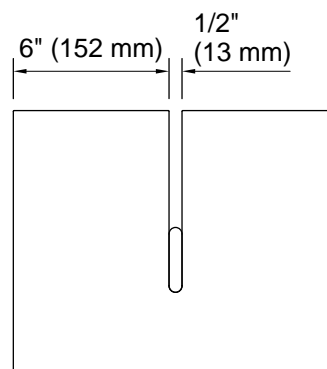

Stillness®
Freestanding bath stool
K-31409

Features

- Designed for use with Stillness freestanding baths

Material

- Japanese Hinoki wood

Codes/Standards

None Applicable

**KOHLER® One-Year Limited
Warranty**

See website for detailed warranty information.

Technical Information

All product dimensions are nominal.

Material: Wood