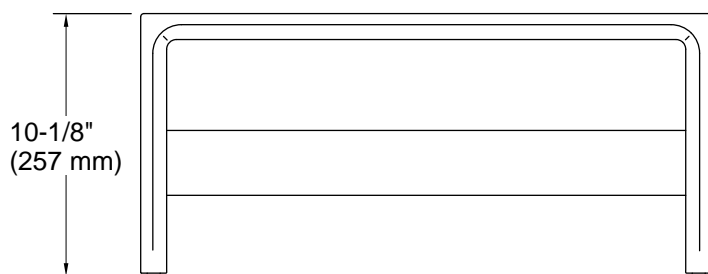

Stillness®
Freestanding bath stool
K-31409

Features

- Designed for use with Stillness freestanding baths

Material

- Japanese Hinoki wood

Codes/Standards

None Applicable

**KOHLER® One-Year Limited
Warranty**

See website for detailed warranty information.

Technical Information

All product dimensions are nominal.

Material: Wood