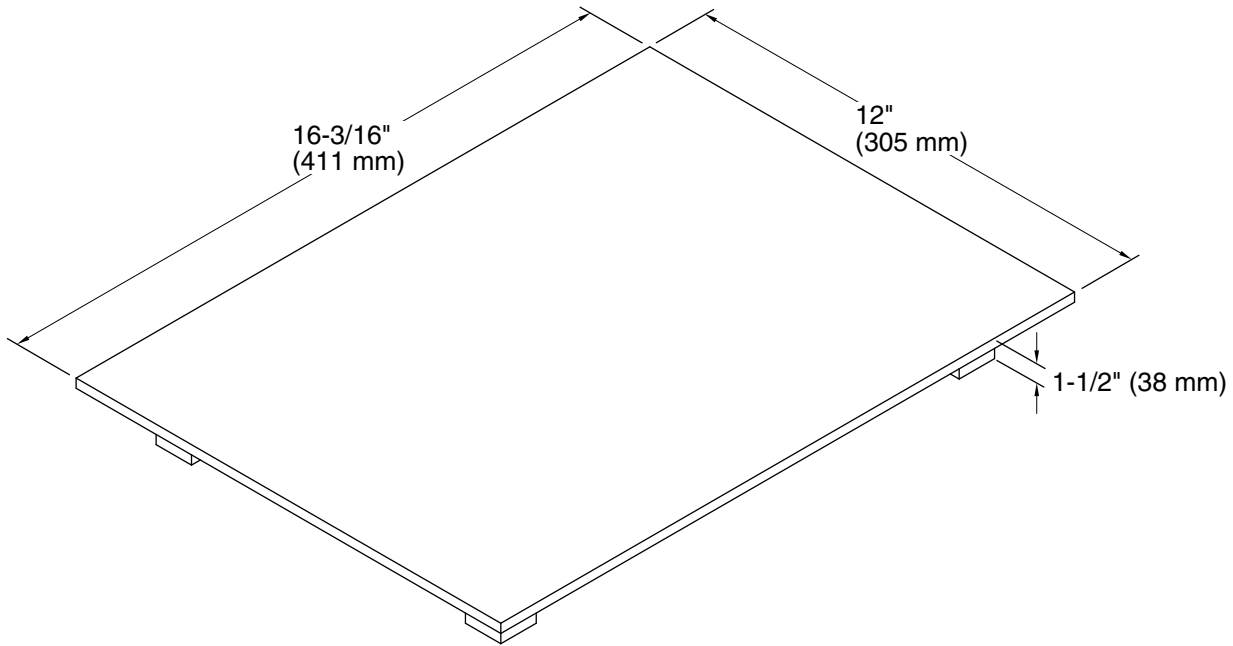

Technical Information

All product dimensions are nominal.

Material: Wood