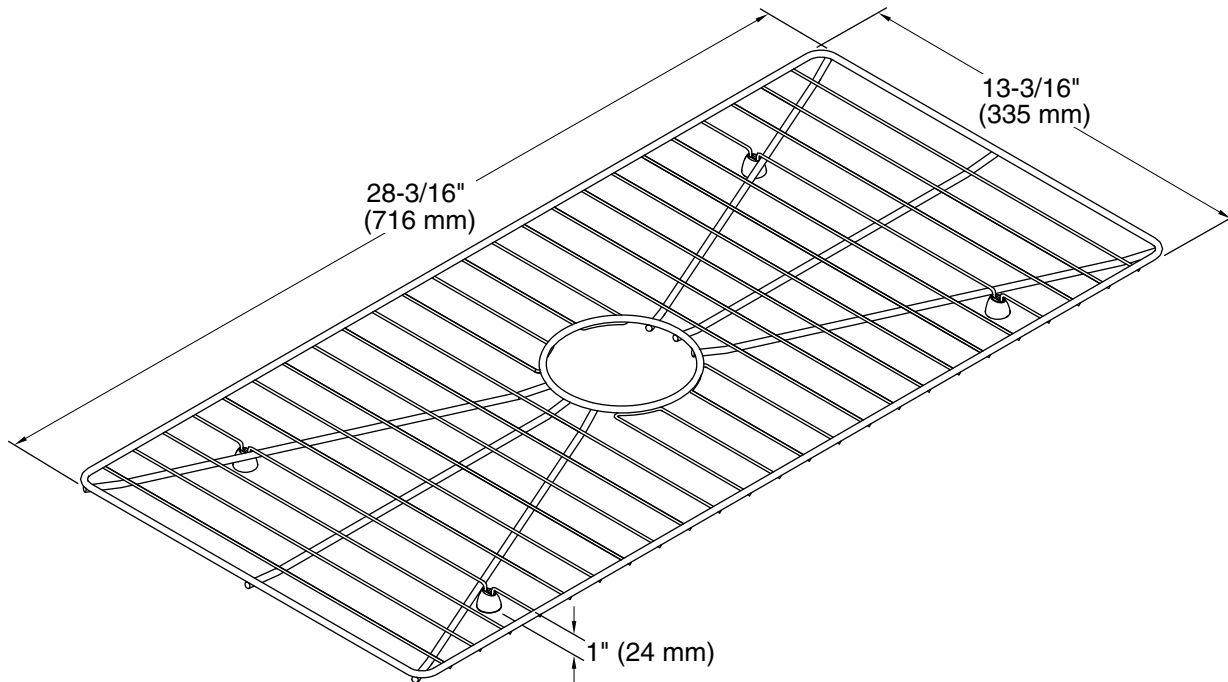

Features

- Fits in the bowl of the K-3158 Poise kitchen sink
- Helps protect sink surface from daily wear
- Dishwasher-safe
- Rubber feet provide added protection

Material

- Durable stainless steel construction

Color	Code	Description
	ST	Stainless Steel

Technical Information

All product dimensions are nominal.

Material: Stainless Steel