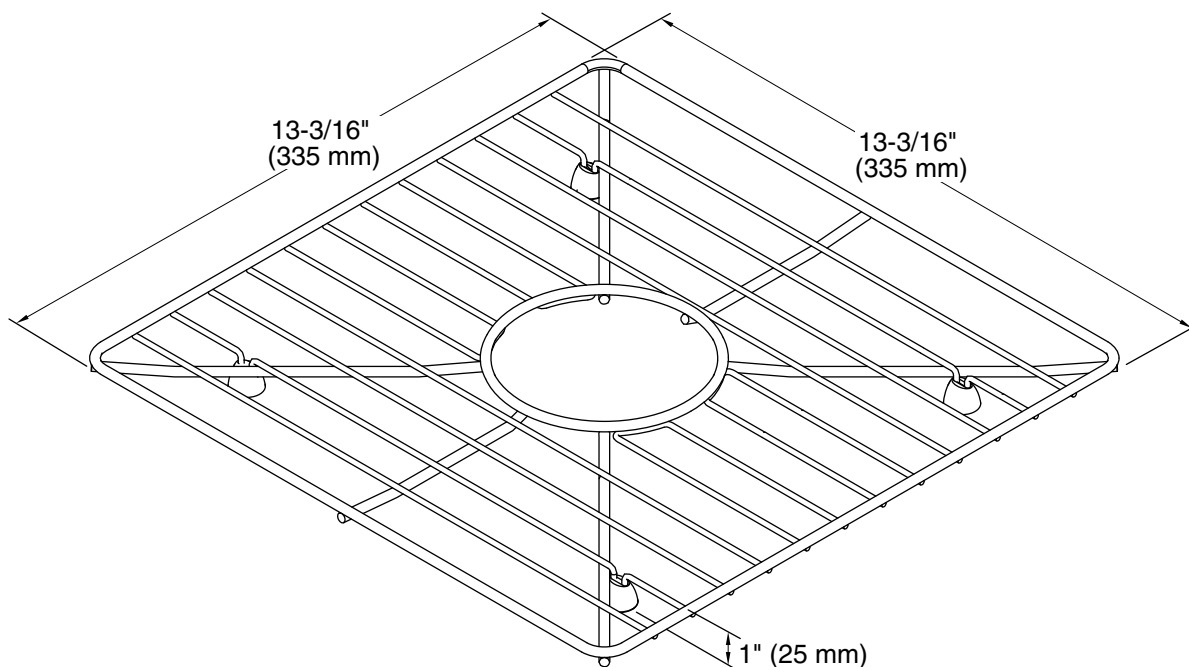

Technical Information

All product dimensions are nominal.

Material: Stainless Steel