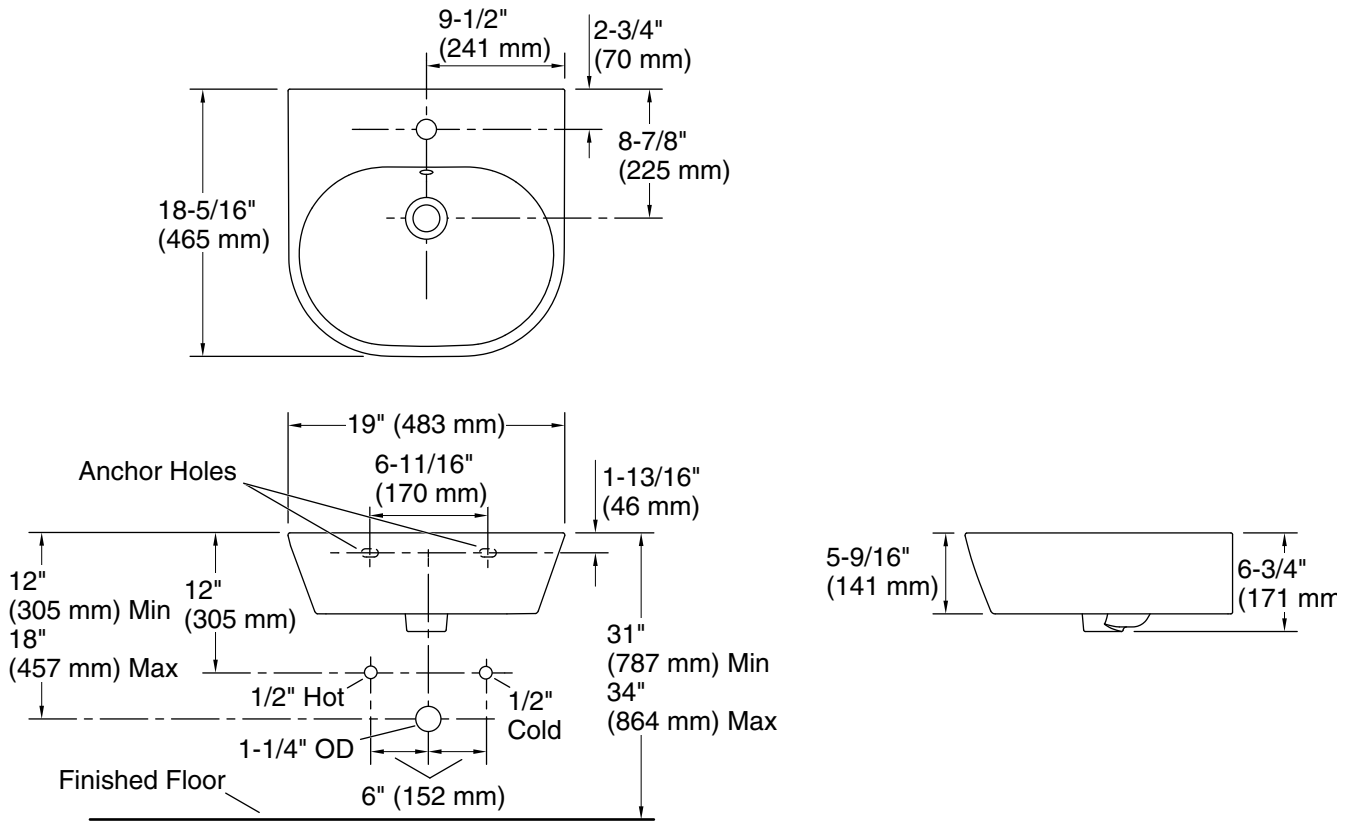

Features

- Minimalist design with gently sloped edges
- Rounded front and squared rear create unique geometric silhouette
- Deep oval basin minimizes splash
- Integrated rear faucet deck provides countertop space for placing small items
- Single faucet hole at deck center
- With overflow
- Glazed underside offers beauty from all angles
- Pairs with Folio™ shroud to conceal pipes and create a sleek semi-pedestal look (sold separately)
- For use with choice of KOHLER® single-handle bathroom sink faucet (sold separately)
- Requires K-7119T clicker drain (sold separately)

Material

- Vitreous china

Installation

- Wall-mount

Codes/Standards

Plumbing Standards
PNS 156

See website for detailed warranty information.

Available Colors/Finishes

Color tiles intended for reference only.

Color	Code	Description
-------	------	-------------

	0	White
---	---	-------

Technical Information

All product dimensions are nominal.

Bowl configuration: Single

Min. base cabinet width: 19" (482 mm)

With overflow: Yes

Number of deck holes: 1

Drain hole: 1-3/4" (44 mm)

Notes

Install this product according to the installation instructions.