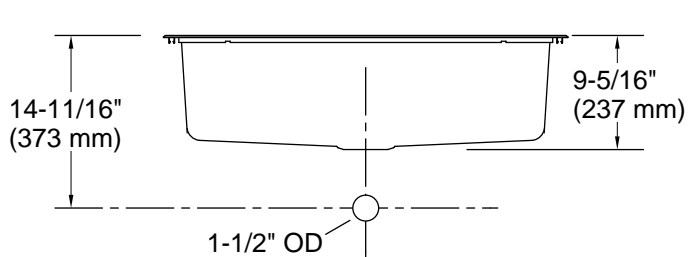

Prologue®

33" top-/undermount single-bowl kitchen sink
K-31466-1

Features

- 36" (914 mm) minimum base cabinet width
- Single bowl
- 9" (229 mm) depth provides generous workspace
- Rounded corners are easy to clean.
- Single faucet hole

Technical Information

All product dimensions are nominal.

Basin configuration: Single Bowl
Min. base cabinet width: 36" (914 mm)

Bowl area (Only): Length: 30" (761 mm)
Width: 16-1/8" (410 mm)
Bowl depth: 9" (229 mm)
Water depth: 9" (229 mm)