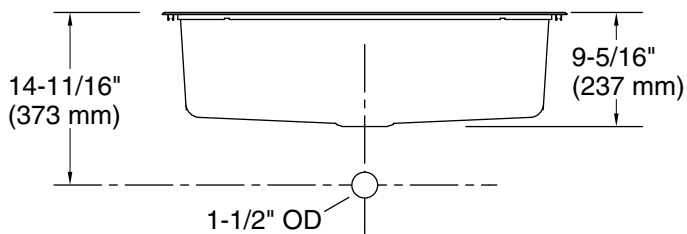

Prologue®

33" top-/undermount single-bowl kitchen sink
K-31466-1

Features

- 36" (914 mm) minimum base cabinet width
- Single bowl
- 9" (229 mm) depth provides generous workspace
- Rounded corners are easy to clean.
- Single faucet hole

7-3-2024 20:00 - US

THE BOLD LOOK
OF **KOHLER**®

Technical Information

All product dimensions are nominal.

Bowl configuration: Single

Min. base cabinet width: 36" (914 mm)

Bowl area (Only): Length: 30" (761 mm)
 Width: 16-1/8" (410 mm)
 Bowl depth: 9" (229 mm)
 Water depth: 9" (229 mm)