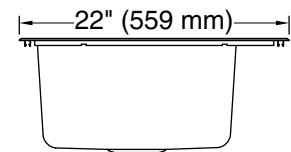

7-3-2024 20:00 - US

THE BOLD LOOK
OF **KOHLER**®

Technical Information

All product dimensions are nominal.

Bowl configuration: Single

Min. base cabinet width: 36" (914 mm)

Bowl area (Only): Length: 30" (761 mm)
 Width: 16-1/8" (410 mm)
 Bowl depth: 9" (229 mm)
 Water depth: 9" (229 mm)