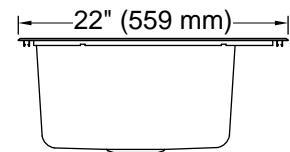

Technical Information

All product dimensions are nominal.

Basin configuration: Single Bowl
Min. base cabinet width: 36" (914 mm)

Bowl area (Only): Length: 30" (761 mm)
Width: 16-1/8" (410 mm)
Bowl depth: 9" (229 mm)
Water depth: 9" (229 mm)