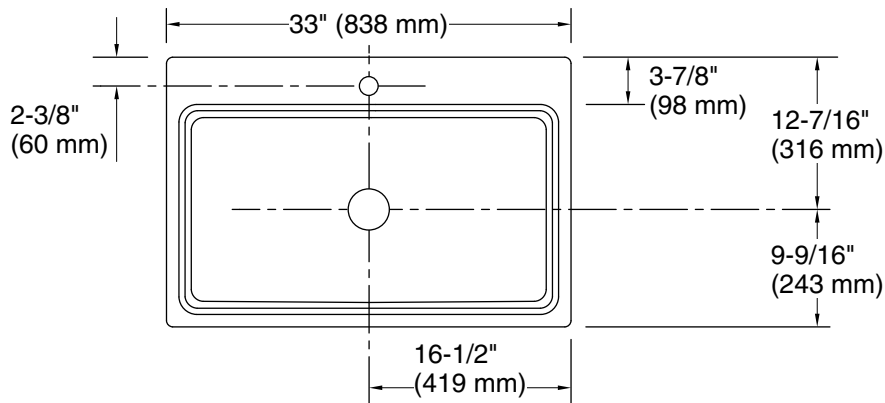

Prologue®

33" top-/undermount single-bowl kitchen sink
K-31466-1

Features

- 36" (914 mm) minimum base cabinet width
- Single bowl
- 9" (229 mm) depth provides generous workspace
- Rounded corners are easy to clean.
- Single faucet hole

7-3-2024 20:00 - US

THE BOLD LOOK
OF **KOHLER**®

Technical Information

All product dimensions are nominal.

Bowl configuration: Single

Min. base cabinet width: 36" (914 mm)

Bowl area (Only): Length: 30" (761 mm)
 Width: 16-1/8" (410 mm)
 Bowl depth: 9" (229 mm)
 Water depth: 9" (229 mm)