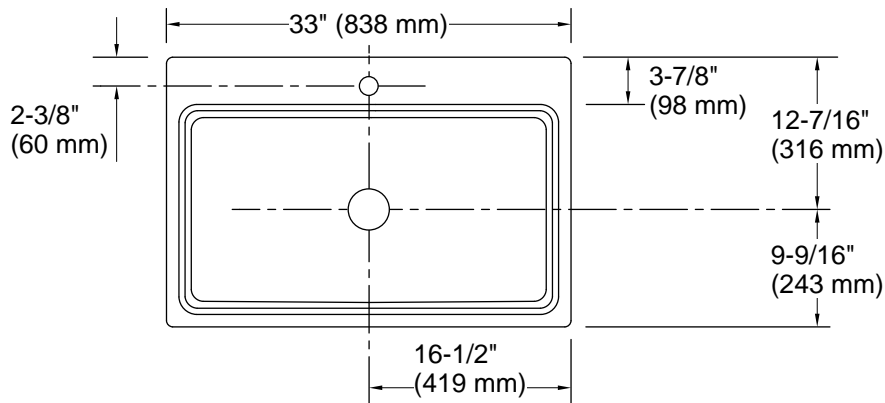

Prologue®

33" top-/undermount single-bowl kitchen sink
K-31466-1

Features

- 36" (914 mm) minimum base cabinet width
- Single bowl
- 9" (229 mm) depth provides generous workspace
- Rounded corners are easy to clean.
- Single faucet hole

Technical Information

All product dimensions are nominal.

Basin configuration: Single Bowl
Min. base cabinet width: 36" (914 mm)

Bowl area (Only): Length: 30" (761 mm)
Width: 16-1/8" (410 mm)
Bowl depth: 9" (229 mm)
Water depth: 9" (229 mm)

With overflow: No

Number of deck holes: 1

Faucet hole(s): 1-7/16" (37 mm)

Drain hole: 3-5/8" (92 mm)

Template: Top-mount/Undermount, 1442591-7, required, included

Notes

Install this product according to the installation instructions.