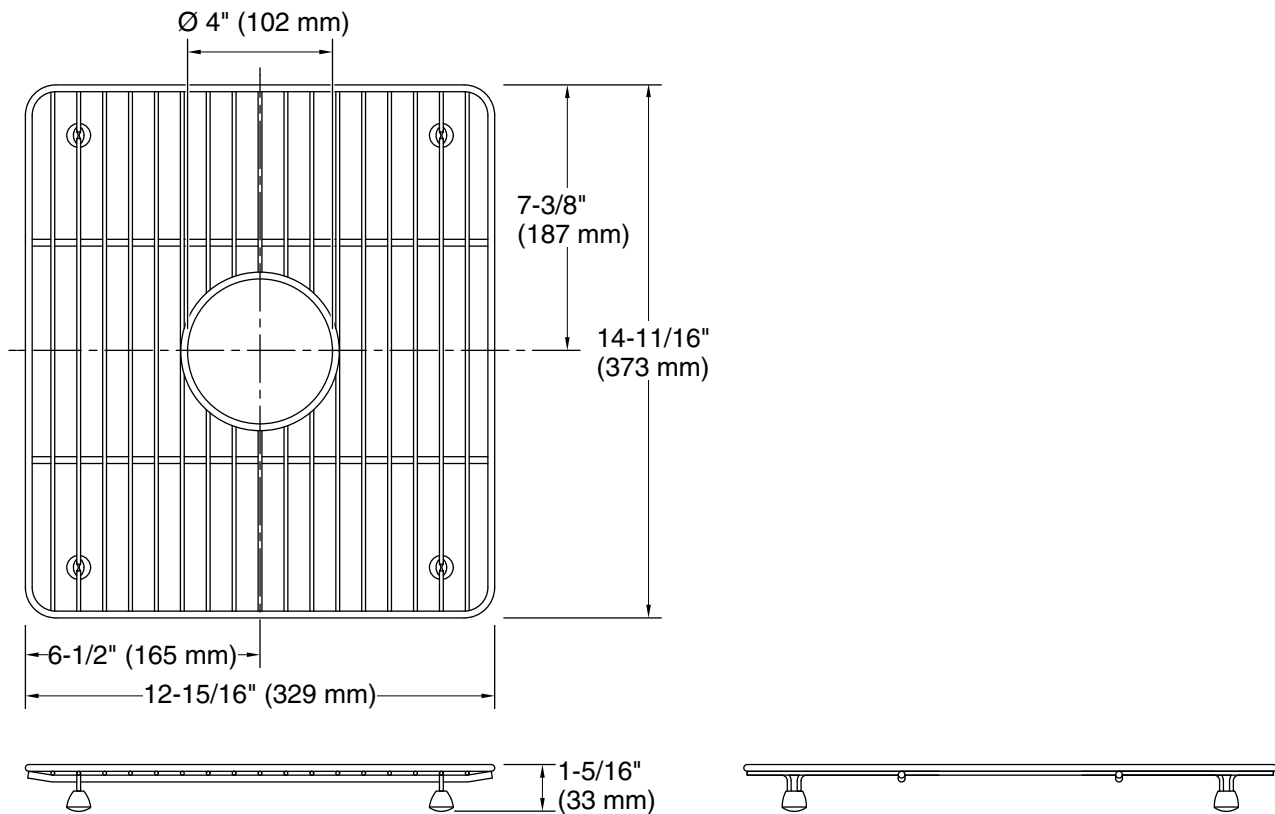

Prologue®
Stainless steel sink rack, 12-15/16" x 14-11/16"
K-31472

Technical Information

All product dimensions are nominal.

Material: Stainless Steel