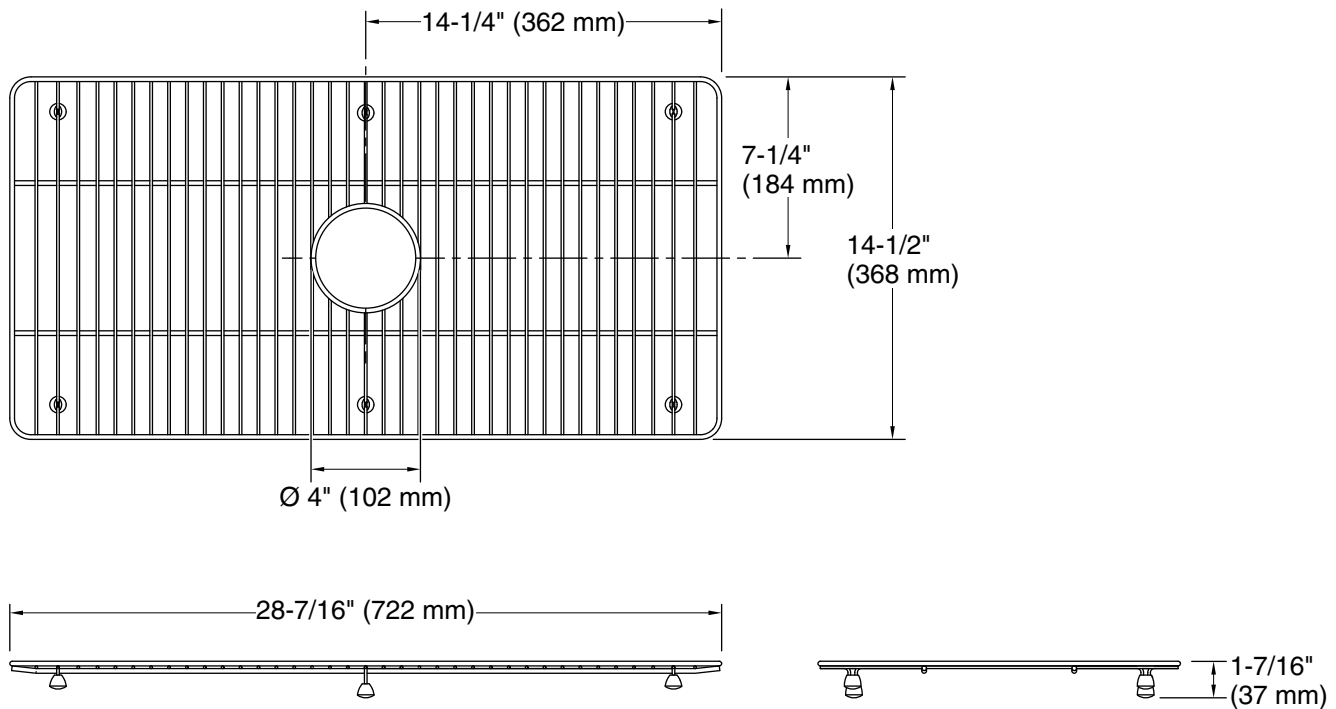

Color	Code	Description
	ST	Stainless Steel

Technical Information

All product dimensions are nominal.

Material: Stainless Steel