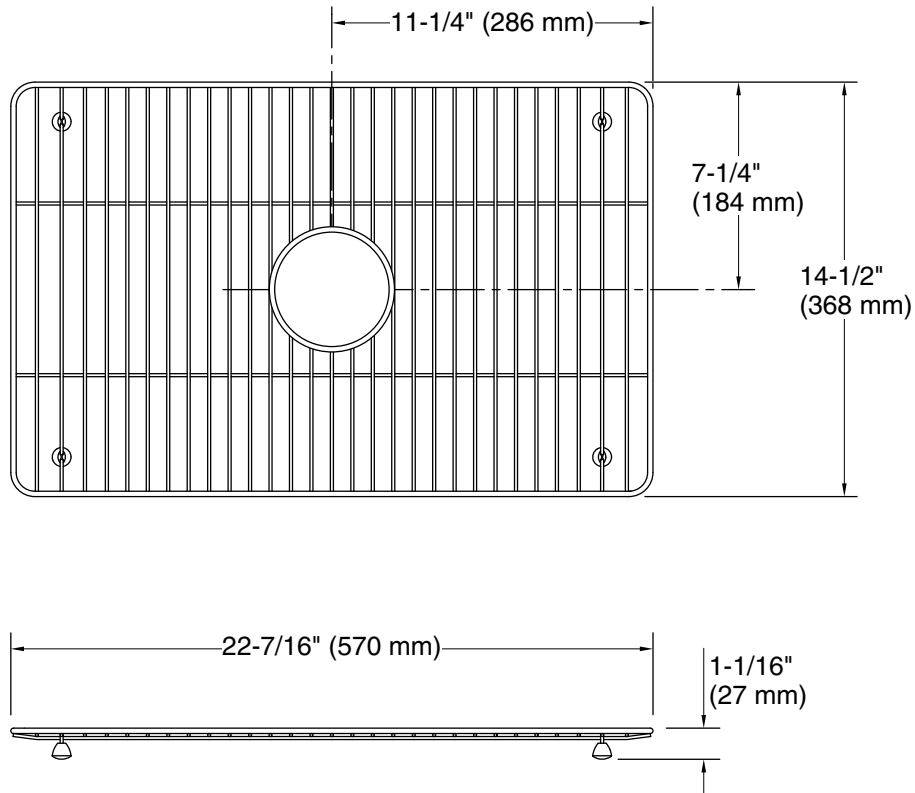

Available Colors/Finishes

Color tiles intended for reference only.

Color	Code	Description
	ST	Stainless Steel

Prologue®
Stainless steel sink rack
K-31474

Technical Information

All product dimensions are nominal.