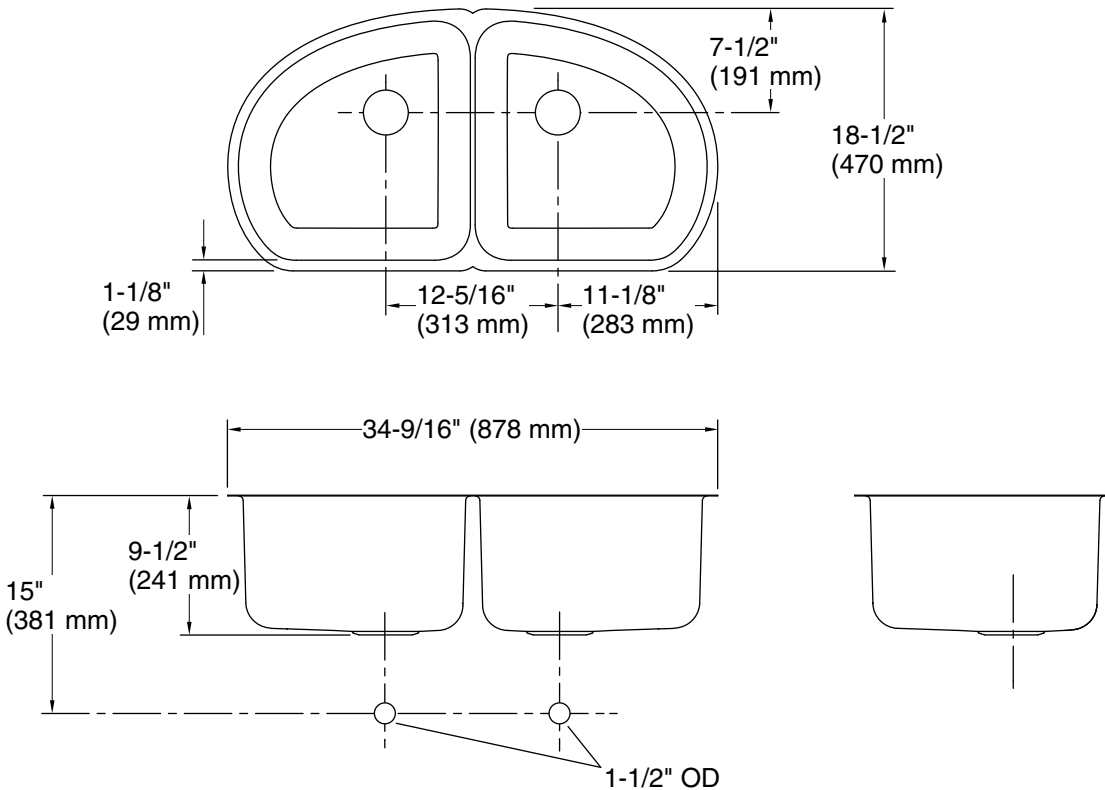

Undertone®
34-3/4" undermount double-bowl kitchen sink
K-3148

Features

- 39" (990 mm) minimum base cabinet width
- Double-equal bowls
- 9-1/2" (241 mm) depth provides generous workspace
- Rear drain placement increases cabinet storage space underneath sink
- Includes installation hardware

See website for detailed warranty information.

Technical Information

All product dimensions are nominal.

Basin configuration: Equal Bowls

Min. base cabinet width: 39" (991 mm)

Bowl area (Left): Length: 15-5/8" (397 mm)
 Width: 16-1/8" (410 mm)
 Bowl depth: 9-1/2" (241 mm)

Bowl area (Right): Length: 15-5/8" (397 mm)
 Width: 16-1/8" (410 mm)
 Bowl depth: 9-1/2" (241 mm)

Drain hole: 3-5/8" (92 mm)

Template: 1040322-7, required, included

Notes

Install this product according to the installation instructions.