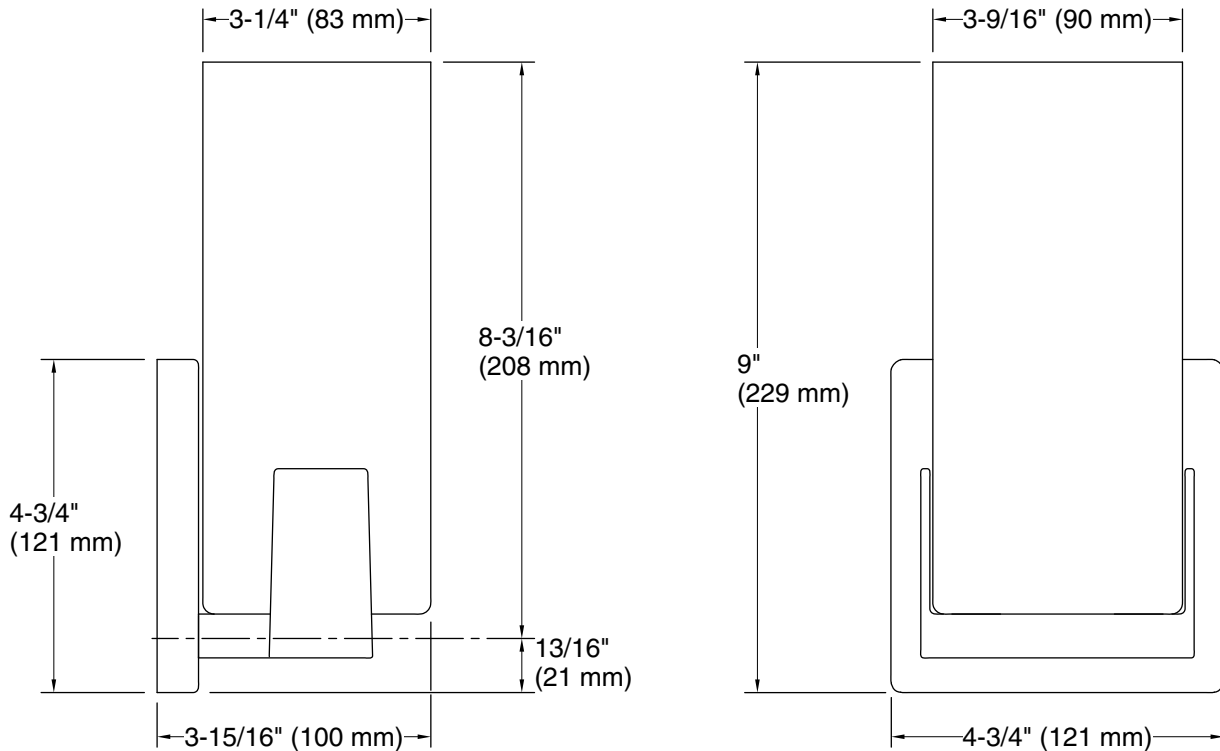

Features

- Frosted glass shade perfectly diffuses the light, reducing glare in the bathroom
- Requires bulb with medium (E26) base; type T10, T14, B10, or B11 bulb recommended (sold separately)
- Suitable for damp locations, per UL 1598
- Coordinates with other products in the Honesty collection
- Fixture is dimmable when paired with dimmer switch and compatible bulbs

Color	Code	Description
	BNL	Brushed Nickel
	CPL	Polished Chrome
	BLL	Matte Black
	2GL	Brushed Moderne Brass

Required Electrical Service

One circuit required.

120 V, 0.5 A, 60 Hz

Technical Information

All product dimensions are nominal.

Material: Glass, Steel, Aluminum, Zinc

Number of Lights: 1

Lighting Type: Socket-based

Socket Type: E-26 Medium

Number of Shades: 1

Shade Type: Frosted Glass

Hanging Type: Non-hanging

Notes