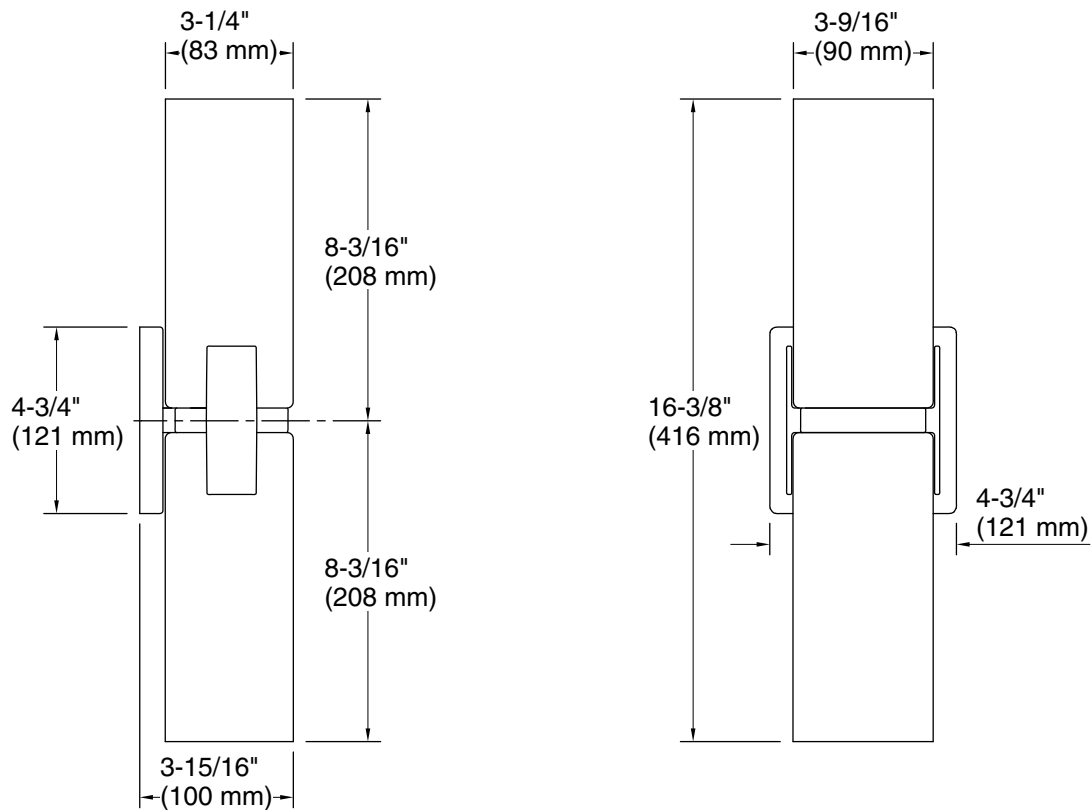

Color	Code	Description
	BNL	Brushed Nickel
	CPL	Polished Chrome
	BLL	Matte Black
	2GL	Brushed Moderne Brass

Required Electrical Service

One circuit required.

120 V, 1 A, 60 Hz

Technical Information

All product dimensions are nominal.

Material: Glass, Steel, Aluminum, Zinc

Number of Lights: 2

Lighting Type: Socket-based

Socket Type: E-26 Medium

Number of Shades: 2

Shade Type: Frosted Glass

Hanging Type: Non-hanging

Notes