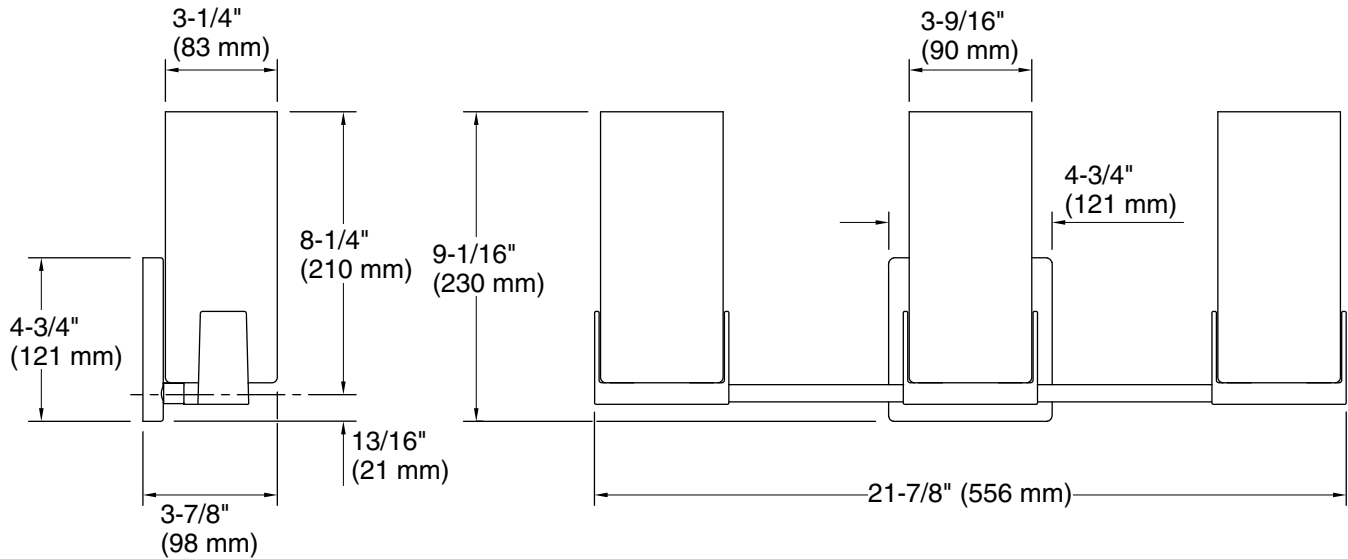

Required Electrical Service

One circuit required.

120 V, 1.5 A, 60 Hz

Notes

Install this product according to the installation instructions.

Technical Information

All product dimensions are nominal.

Material: Glass, Steel, Aluminum, Zinc

Number of Lights: 3

Lighting Type: Socket-based

Socket Type: E-26 Medium

Number of Shades: 3

Shade Type: Frosted Glass

Hanging Type: Non-hanging