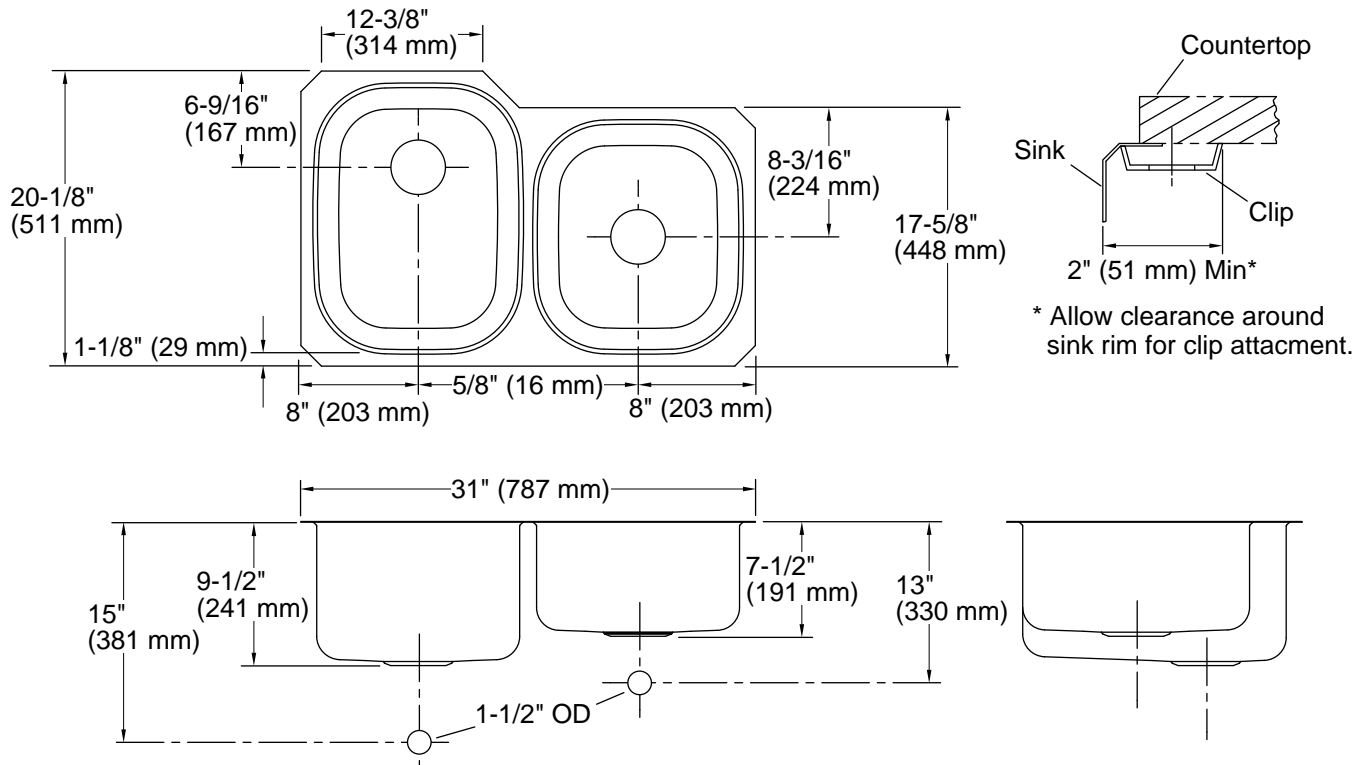

Undertone®

31" undermount double-bowl kitchen sink
K-3150

Features

- 36" minimum base cabinet width
- Large/medium bowls
- 9-1/2" depth left bowl and 7-1/2" depth right bowl
- Includes installation hardware

Technical Information

All product dimensions are nominal.

Basin configuration: Large Bowl on Left

Min. base cabinet width: 36" (914 mm)

Bowl area (Left):

- Length: 13-3/4" (349 mm)
- Width: 17-7/8" (454 mm)
- Bowl depth: 9-1/2" (241 mm)
- Water depth: 9-1/2" (241 mm)

Bowl area (Right):

- Length: 13-3/4" (349 mm)
- Width: 15-3/8" (391 mm)
- Bowl depth: 7-1/2" (191 mm)
- Water depth: 7-3/8" (186.9 mm)

Notes

Install this product according to the installation instructions.