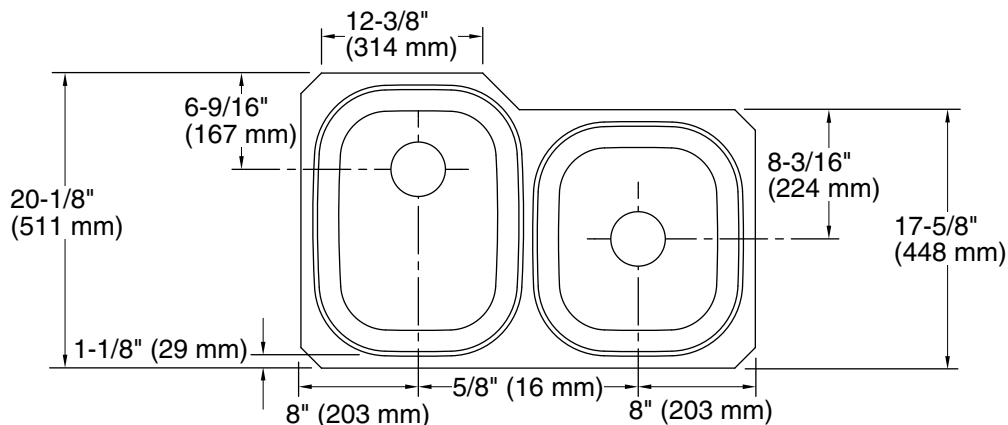

**Undertone®**  
31" undermount double-bowl kitchen sink  
**K-3150**

**Features**

- 36" minimum base cabinet width
- Large/medium bowls
- 9-1/2" depth left bowl and 7-1/2" depth right bowl
- Includes installation hardware

\* Allow clearance around sink rim for clip attachment.

### Technical Information

All product dimensions are nominal.

Basin configuration: Large Bowl on Left

Min. base cabinet width: 36" (914 mm)

Bowl area (Left):  
 Length: 13-3/4" (349 mm)  
 Width: 17-7/8" (454 mm)  
 Bowl depth: 9-1/2" (241 mm)  
 Water depth: 9-1/2" (241 mm)

Bowl area (Right):  
 Length: 13-3/4" (349 mm)  
 Width: 15-3/8" (391 mm)  
 Bowl depth: 7-1/2" (191 mm)  
 Water depth: 7-3/8" (186.9 mm)