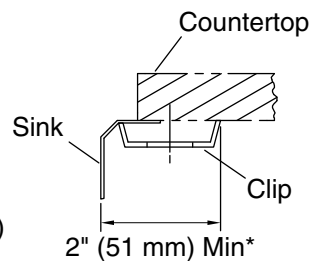

**Undertone®**  
31" undermount double-bowl kitchen sink  
**K-3150**

**Features**

- 36" minimum base cabinet width
- Large/medium bowls
- 9-1/2" depth left bowl and 7-1/2" depth right bowl
- Includes installation hardware

\* Allow clearance around sink rim for clip attachment.

### Technical Information

All product dimensions are nominal.

Basin configuration: Large Bowl on Left

Min. base cabinet width: 36" (914 mm)

Bowl area (Left):  
 Length: 13-3/4" (349 mm)  
 Width: 17-7/8" (454 mm)  
 Bowl depth: 9-1/2" (241 mm)  
 Water depth: 9-1/2" (241 mm)

Bowl area (Right):  
 Length: 13-3/4" (349 mm)  
 Width: 15-3/8" (391 mm)  
 Bowl depth: 7-1/2" (191 mm)  
 Water depth: 7-3/8" (186.9 mm)