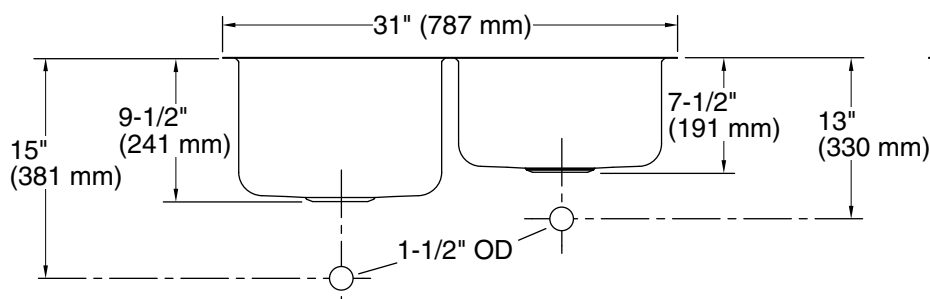

**Undertone®**  
31" undermount double-bowl kitchen sink  
**K-3150**

**Features**

- 36" minimum base cabinet width
- Large/medium bowls
- 9-1/2" depth left bowl and 7-1/2" depth right bowl
- Includes installation hardware

\* Allow clearance around sink rim for clip attachment.

### Technical Information

All product dimensions are nominal.

Basin configuration: Large Bowl on Left

Min. base cabinet width: 36" (914 mm)

Bowl area (Left):  
 Length: 13-3/4" (349 mm)  
 Width: 17-7/8" (454 mm)  
 Bowl depth: 9-1/2" (241 mm)  
 Water depth: 9-1/2" (241 mm)

Bowl area (Right):  
 Length: 13-3/4" (349 mm)  
 Width: 15-3/8" (391 mm)  
 Bowl depth: 7-1/2" (191 mm)  
 Water depth: 7-3/8" (186.9 mm)