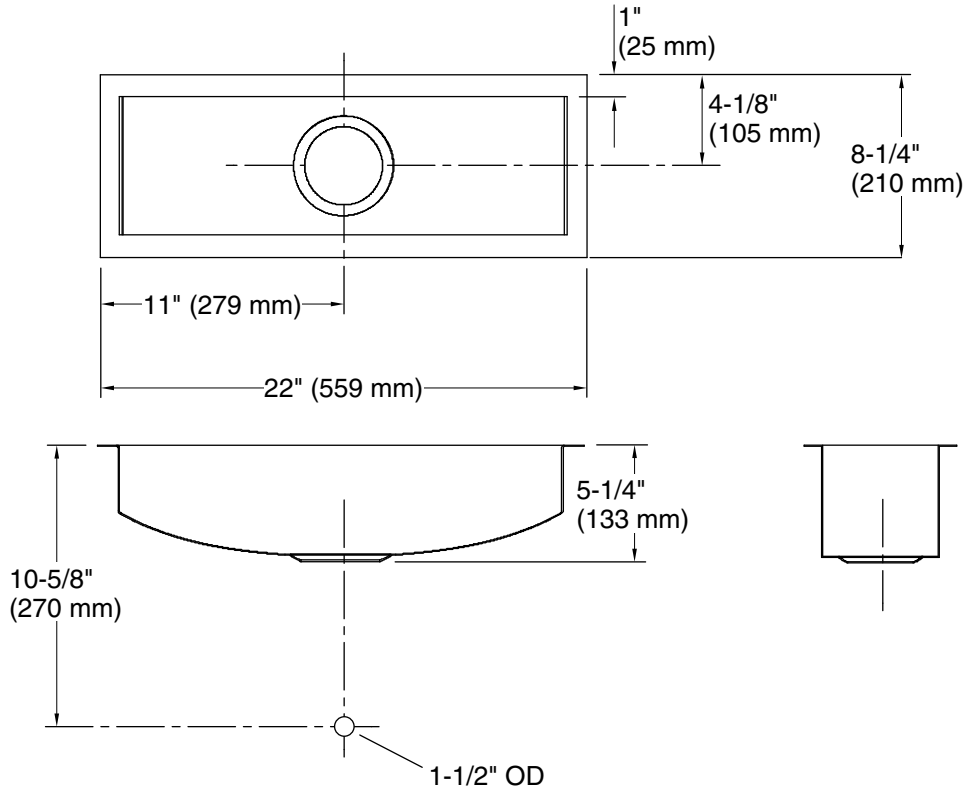

Undertone® Trough

22" undermount single-bowl kitchen sink
K-3154

Features

- 27" (686 mm) minimum base cabinet width
- Single bowl
- 4-7/8" (124 mm) depth
- Includes installation hardware, wire storage basket, and wire rack

For the most current Specification Sheet, go to www.kohler.com USA or www.kohler.ca Canada

10-17-2024 23:24 - US/CA

THE BOLD LOOK
OF **KOHLER**®

Technical Information

All product dimensions are nominal.

Basin configuration: Single Bowl

Min. base cabinet width: 24" (610 mm)

Bowl area (Only):
 Length: 20" (508 mm)
 Width: 6-1/4" (159 mm)
 Bowl depth: 4-7/8" (124 mm)
 Water depth: 4-7/8" (124 mm)

With overflow: Yes

Drain hole: 3-5/8" (92 mm)