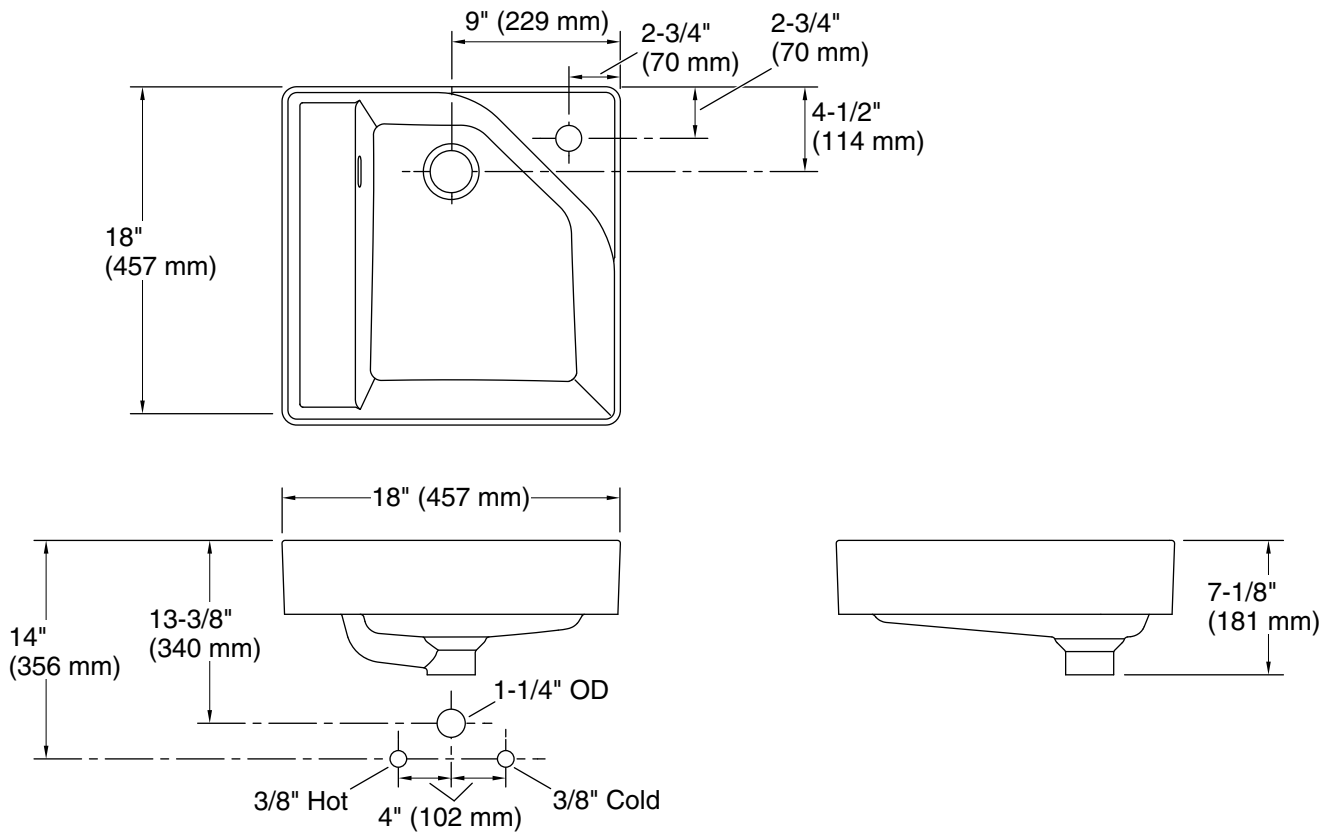

Spacity®

18" vitreous china vanity top with integrated rectangular sink
K-31551

Features

- Vanity top with integrated sink
- Deep rectangular basin with a contemporary design minimizes splash
- Corner faucet deck with raised edge maximizes space and keeps water from spilling onto countertop
- Single faucet hole
- Storage deck provides a convenient, dry space to set small items
- Pair with Spacity™ dual-sided tray and washboard to store products or wash clothing (sold separately)
- Thin angled edges allow you to customize your storage with hanging accessories (sold separately)
- Rear drain placement increases vanity cabinet storage space underneath
- Unique side slotted overflow creates a sleek look
- Glazed finish is easy to clean

Available Colors/Finishes

Color tiles intended for reference only.

Color	Code	Description
-------	------	-------------

	0	White
---	---	-------

Technical Information

All product dimensions are nominal.

Basin configuration: Single Bowl

Min. base cabinet width: 18-3/16" (462 mm)

Notes

Install this product according to the installation instructions.