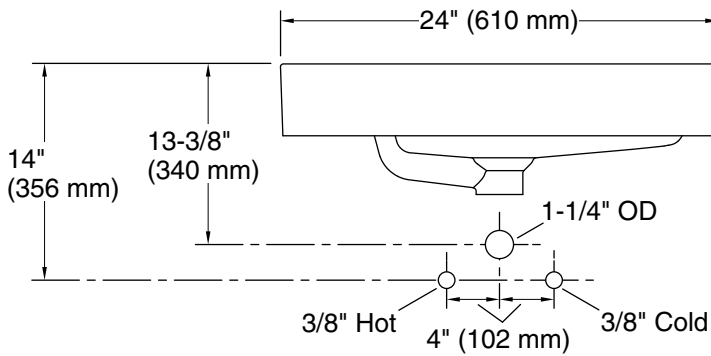

### Technical Information

All product dimensions are nominal.

Basin configuration: Single Bowl

Min. base cabinet width: 24" (610 mm)