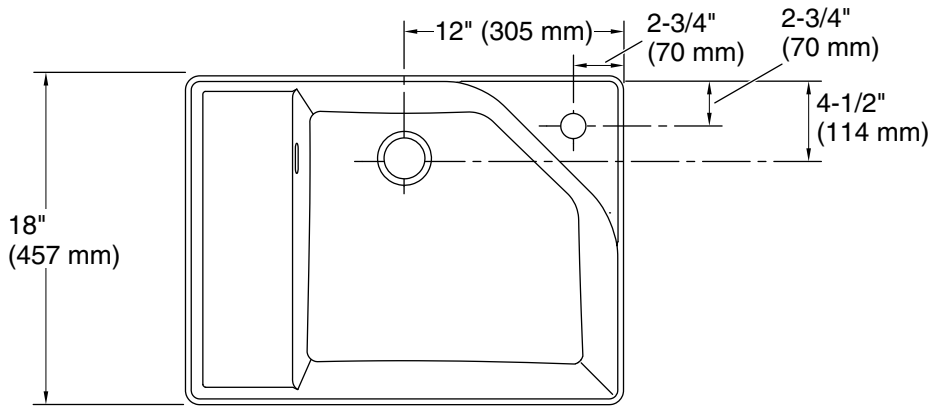

### Technical Information

All product dimensions are nominal.

Basin configuration: Single Bowl

Min. base cabinet width: 24" (610 mm)