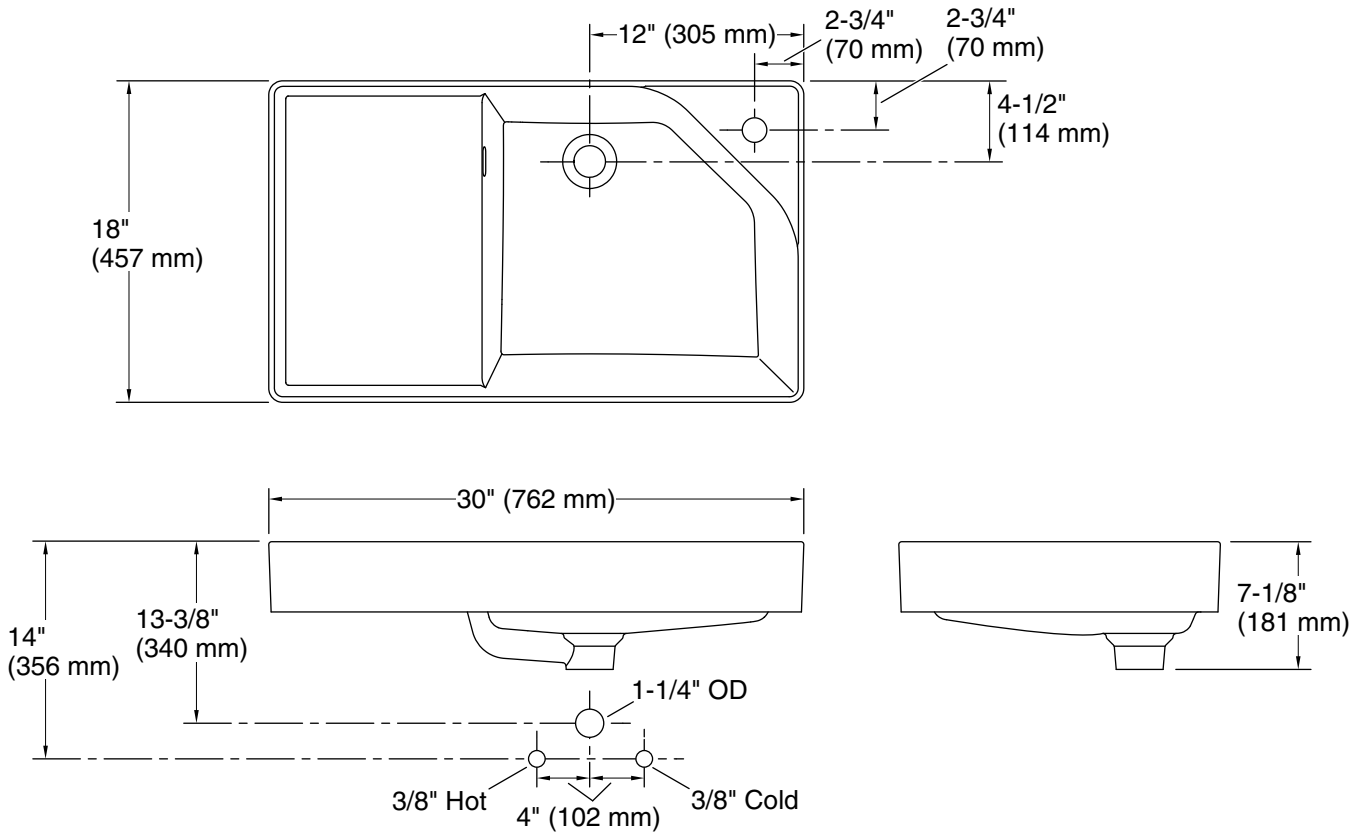

Features

- Vanity top with integrated sink
- Deep square basin with a contemporary design minimizes splash
- Corner faucet deck with raised edge maximizes space and keeps water from spilling onto countertop
- Single faucet hole
- Storage deck provides a convenient, dry space to set small items
- Pair with Spacity™ dual-sided tray and washboard to store products or wash clothing (sold separately)
- Thin angled edges allow you to customize your storage with hanging accessories (sold separately)
- Rear drain placement increases vanity cabinet storage space underneath
- Unique side slotted overflow creates a sleek look
- Glazed finish is easy to clean

Available Colors/Finishes

Color tiles intended for reference only.

Color	Code	Description
-------	------	-------------

	0	White
---	---	-------

Technical Information

All product dimensions are nominal.

Basin configuration: Single Bowl

Min. base cabinet width: 30" (762 mm)

Notes

Install this product according to the installation instructions.