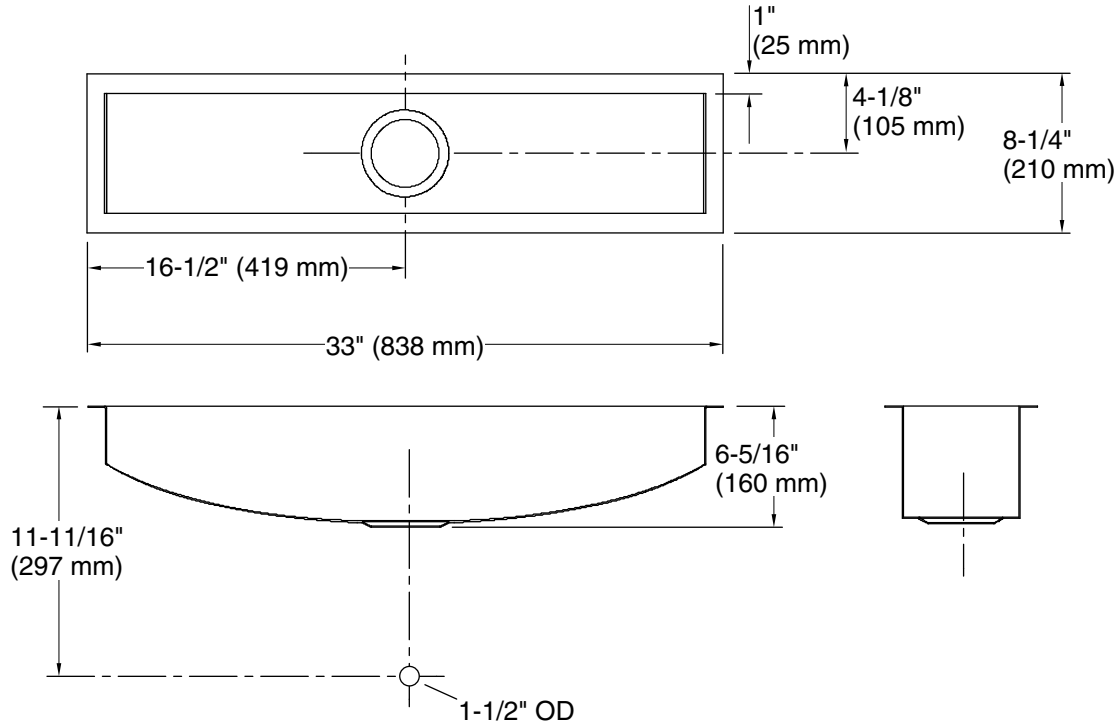

Undertone® Trough

33" undermount single-bowl kitchen sink
K-3155

Features

- 36" minimum base cabinet width
- Single bowl
- 5-15/16" depth
- Includes installation hardware, wire storage basket, and wire rack

For the most current Specification Sheet, go to www.kohler.com USA or www.kohler.ca Canada

10-17-2024 23:36 - US/CA

THE BOLD LOOK
OF **KOHLER**®

Technical Information

All product dimensions are nominal.

Basin configuration: Single Bowl

Min. base cabinet width: 36" (914 mm)

Bowl area (Only): Length: 31" (787 mm)
Width: 6-1/4" (159 mm)
Bowl depth: 6-5/16" (160 mm)

With overflow: No

Drain hole: 3-5/8" (92 mm)

Template: 1022025-7, required, included