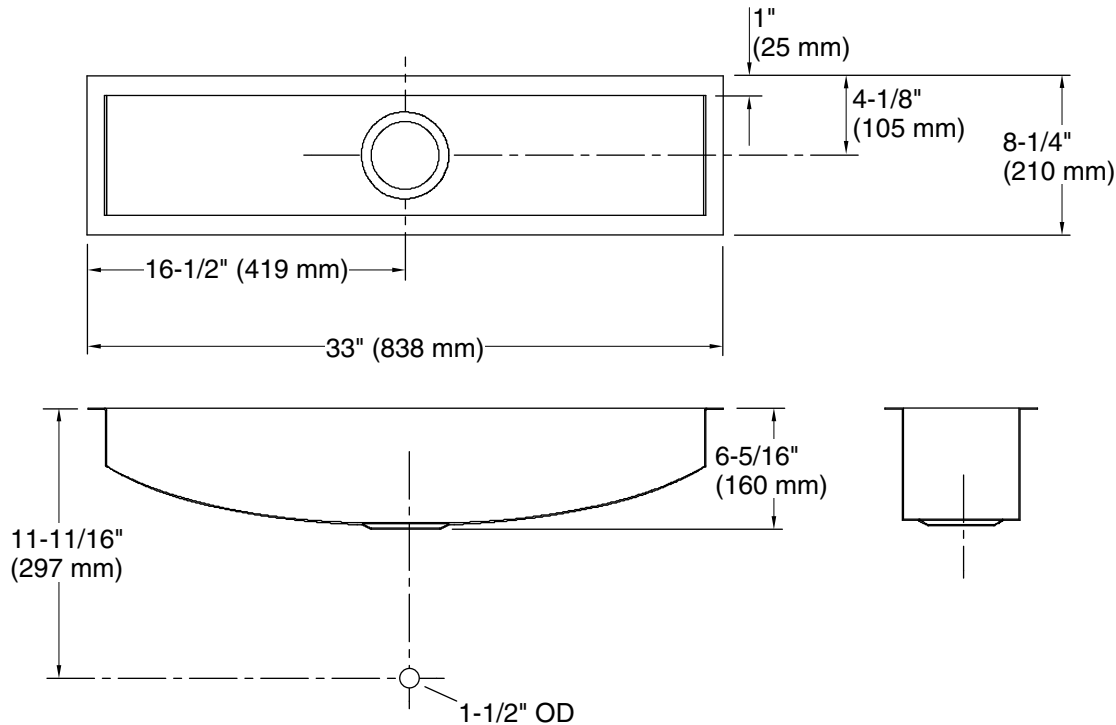

Undertone® Trough

33" undermount single-bowl kitchen sink
K-3155

Features

- 36" minimum base cabinet width
- Single bowl
- 5-15/16" depth
- Includes installation hardware, wire storage basket, and wire rack

For the most current Specification Sheet, go to www.kohler.com USA or www.kohler.ca Canada

2-14-2025 15:51 - US/CA

THE BOLD LOOK
OF **KOHLER**®

Technical Information

All product dimensions are nominal.

Basin configuration: Single Bowl

Min. base cabinet width: 36" (914 mm)

Bowl area (Only): Length: 31" (787 mm)
Width: 6-1/4" (159 mm)
Bowl depth: 6-5/16" (160 mm)

With overflow: No

Drain hole: 3-5/8" (92 mm)

Template: 1022025-7, required, included