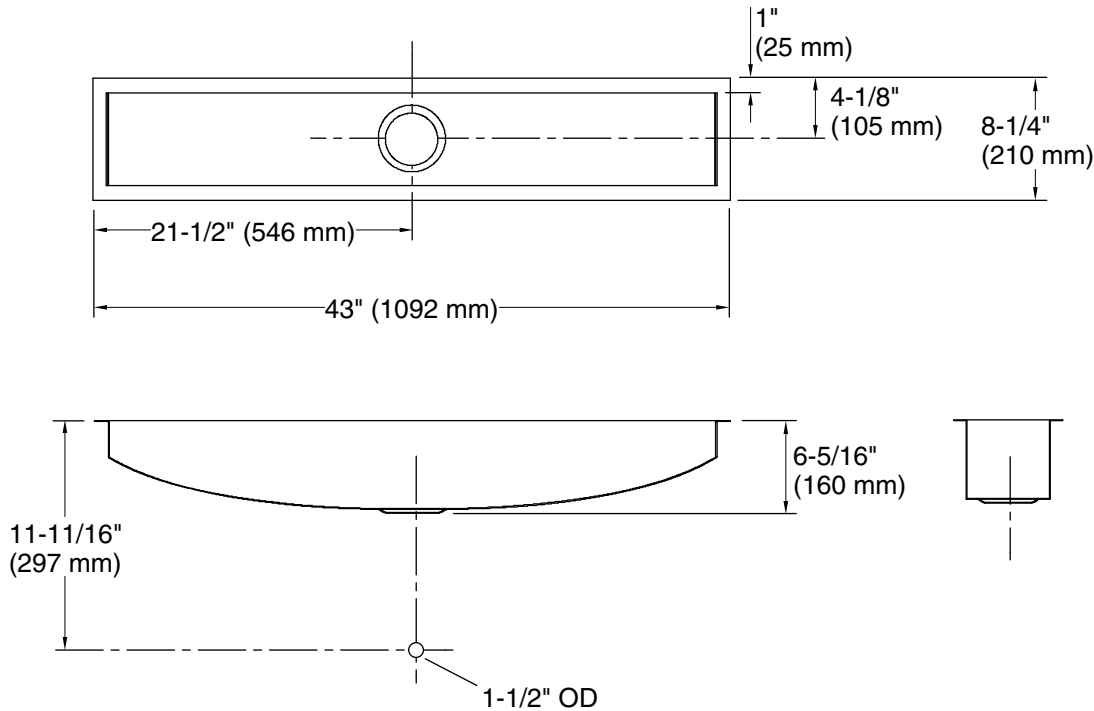

Undertone® Trough

43" undermount single-bowl kitchen sink
K-3156

Features

- 48" (1,219 mm) minimum base cabinet width
- Single bowl
- 5-15/16" depth
- Includes installation hardware, wire basket, and wire rack

For the most current Specification Sheet, go to www.kohler.com USA or www.kohler.ca Canada

10-17-2024 22:38 - US/CA

THE BOLD LOOK
OF **KOHLER**®

Technical Information

All product dimensions are nominal.

Basin configuration: Single Bowl

Min. base cabinet width: 45" (1143 mm)

Bowl area: Length: 41" (1041 mm)
Width: 6-1/4" (159 mm)
Bowl depth: 6-5/16" (160 mm)

With overflow: No

Drain hole: 3-5/8" (92 mm)

Template: 1022024-7, required, included