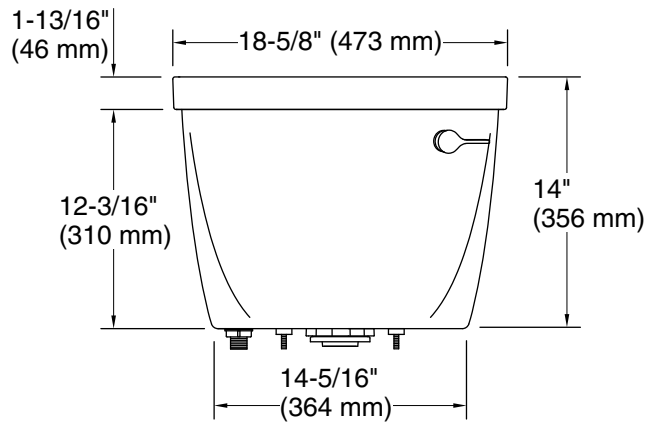

Features

- 1.6 gpf (6.0 lpf)
- Right-hand Polished Chrome trip lever
- Combines with the K-31588 or K-31589 bowl to create a complete K-31620-RA or K-31640-RA Cimarron® toilet
- AquaPiston® canister optimizes the flow out of the tank, harnessing gravity and the natural powerful reducing cascade of water to increase the power and effectiveness of the flush
- Easy-to-flush canister design requires less force to actuate than a 3" (76 mm) flapper, and has 90% less exposed seal material which resists conditions that cause wear, tear, shrinkage and swelling

Installation

- Standard 12" (305 mm) rough-in

Recommended Products/Accessories

- K-31588 Elongated toilet bowl
- K-31589 Round-front toilet bowl
- K-25986-R Right-hand trip lever

Codes/Standards

ASME A112.19.2/CSA B45.1
IAPMO Certification

Technical Information

All product dimensions are nominal.

Toilet type: Bowl-mount
Flush type: AquaPiston
Rough-in: 12" (305 mm)

Notes

Install this product according to the installation instructions.