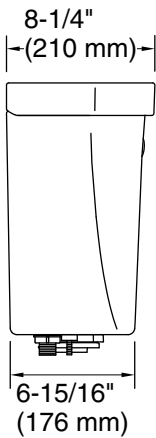

Features

- 1.6 gpf (6.0 lpf)
- Right-hand Polished Chrome trip lever
- Combines with the K-31588 or K-31589 bowl to create a complete K-31620-RA or K-31640-RA Cimarron® toilet
- AquaPiston® canister optimizes the flow out of the tank, harnessing gravity and the natural powerful reducing cascade of water to increase the power and effectiveness of the flush
- Easy-to-flush canister design requires less force to actuate than a 3" (76 mm) flapper, and has 90% less exposed seal material which resists conditions that cause wear, tear, shrinkage and swelling

Installation

- Standard 12" (305 mm) rough-in

Recommended Products/Accessories

- K-31588 Elongated toilet bowl
- K-31589 Round-front toilet bowl
- K-25986-R Right-hand trip lever

Codes/Standards

ASME A112.19.2/CSA B45.1
IAPMO Certification

Technical Information

All product dimensions are nominal.

Toilet type: Bowl-mount
Flush type: AquaPiston
Rough-in: 12" (305 mm)

Notes

Install this product according to the installation instructions.