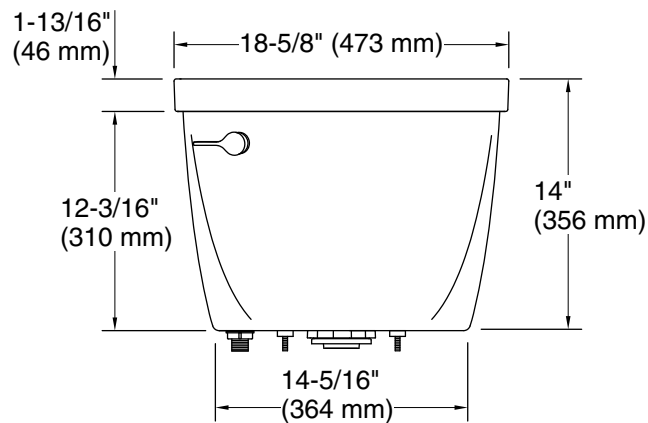

Features

- 1.6 gpf (6.0 lpf)
- Left-hand Polished Chrome trip lever
- Combines with the K-31588 or K-31589 bowl to create a complete K-31620 or K-31640 Cimarron® toilet
- AquaPiston® canister optimizes the flow out of the tank, harnessing gravity and the natural powerful reducing cascade of water to increase the power and effectiveness of the flush
- Easy-to-flush canister design requires less force to actuate than a 3" (76 mm) flapper, and has 90% less exposed seal material which resists conditions that cause wear, tear, shrinkage and swelling

Installation

- Standard 12" (305 mm) rough-in

Recommended Products/Accessories

- K-31588 Elongated toilet bowl
- K-31589 Round-front toilet bowl
- K-25986-L Left-hand trip lever

Codes/Standards

ASME A112.19.2/CSA B45.1
IAPMO Certification

Technical Information

All product dimensions are nominal.

Toilet type: Bowl-mount
Flush type: AquaPiston
Rough-in: 12" (305 mm)

Notes

Install this product according to the installation instructions.