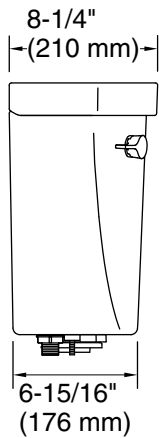

Features

- 1.6 gpf (6.0 lpf)
- Left-hand Polished Chrome trip lever
- Combines with the K-31588 or K-31589 bowl to create a complete K-31620 or K-31640 Cimarron® toilet
- AquaPiston® canister optimizes the flow out of the tank, harnessing gravity and the natural powerful reducing cascade of water to increase the power and effectiveness of the flush
- Easy-to-flush canister design requires less force to actuate than a 3" (76 mm) flapper, and has 90% less exposed seal material which resists conditions that cause wear, tear, shrinkage and swelling

Installation

- Standard 12" (305 mm) rough-in

Recommended Products/Accessories

- K-31588 Elongated toilet bowl
- K-31589 Round-front toilet bowl
- K-25986-L Left-hand trip lever

Codes/Standards

ASME A112.19.2/CSA B45.1
IAPMO Certification

Technical Information

All product dimensions are nominal.

Toilet type: Bowl-mount
Flush type: AquaPiston
Rough-in: 12" (305 mm)

Notes

Install this product according to the installation instructions.