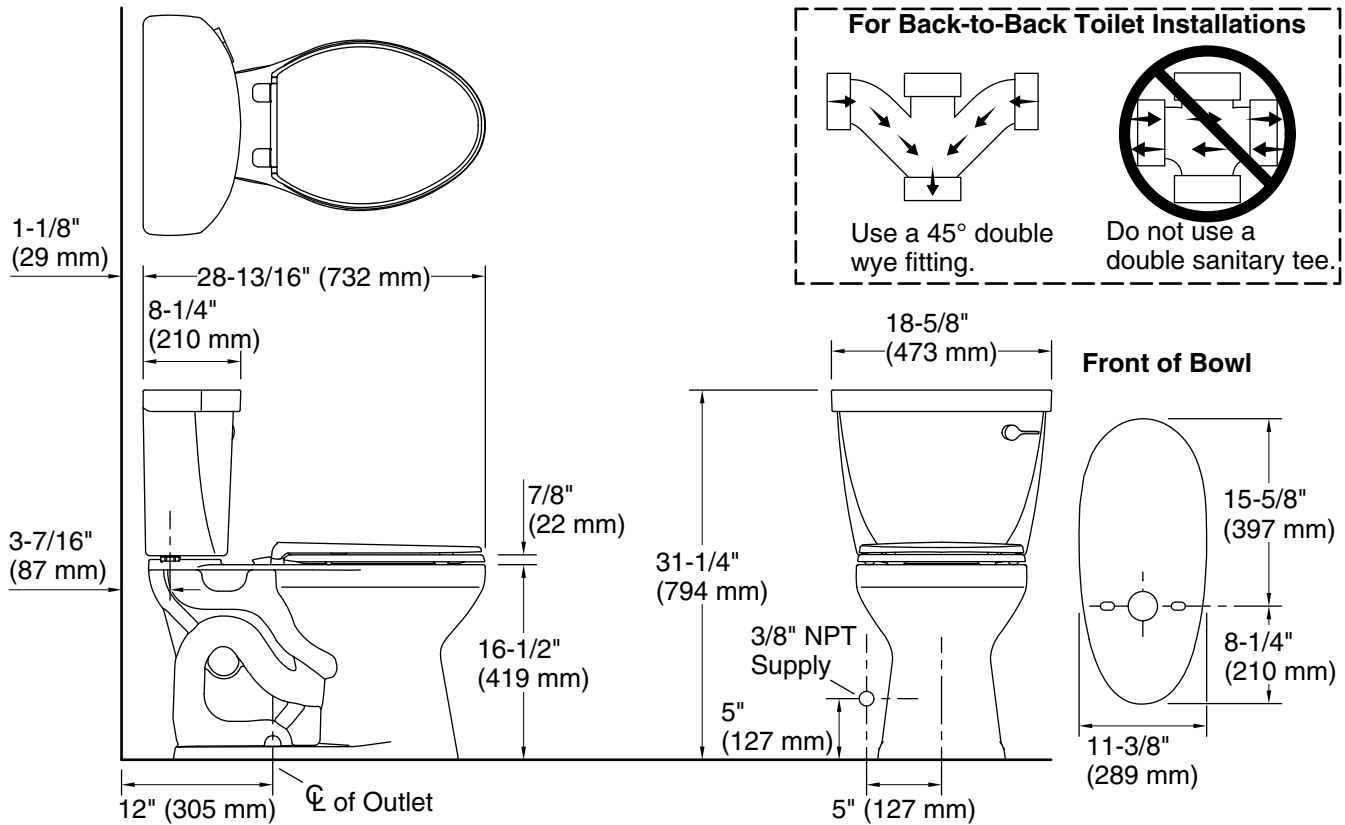

### Features

- Two-piece design
- Elongated bowl offers added room and comfort
- Comfort Height® feature offers chair-height seating that makes sitting down and standing up easier for most adults
- 1.6 gpf (6.0 lpf)
- Right-hand Polished Chrome trip lever
- 2-1/8" (54 mm) fully glazed trapway
- Revolution 360® flushing technology generates a forceful swirling motion to keep the bowl clean longer
- Sanitary guard where bowl and tank meet for ease of cleaning
- CleanCoat™ surface treatment inhibits the growth of water scale and mineral stains for improved ease of cleaning
- Coordinates with other products in the Cimarron collection
- Precision-engineered patented tank, bowl, and trapway create strong siphon during flushing
- AquaPiston® canister optimizes the flow out of the tank, harnessing gravity and the natural powerful reducing cascade of water to increase the power and effectiveness of the flush
- Easy-to-flush canister design requires less force to actuate than a 3" (76 mm) flapper, and has 90% less exposed seal material which resists conditions that cause wear, tear, shrinkage and swelling

### Installation

- Standard 12" (305 mm) rough-in
- Seat and supply line sold separately

## Technical Information

All product dimensions are nominal.

Toilet type:	Floor-mount
Waste Outlet:	Floor
Bowl shape:	Elongated
Flush type:	Revolution 360, AquaPiston
Trap passageway:	2-1/8" (54 mm)
Rim to water surface:	6-5/8" (168 mm)
Rough-in:	12" (305 mm)

Accessibility standards may require controls to be located on the open side of the toilet.