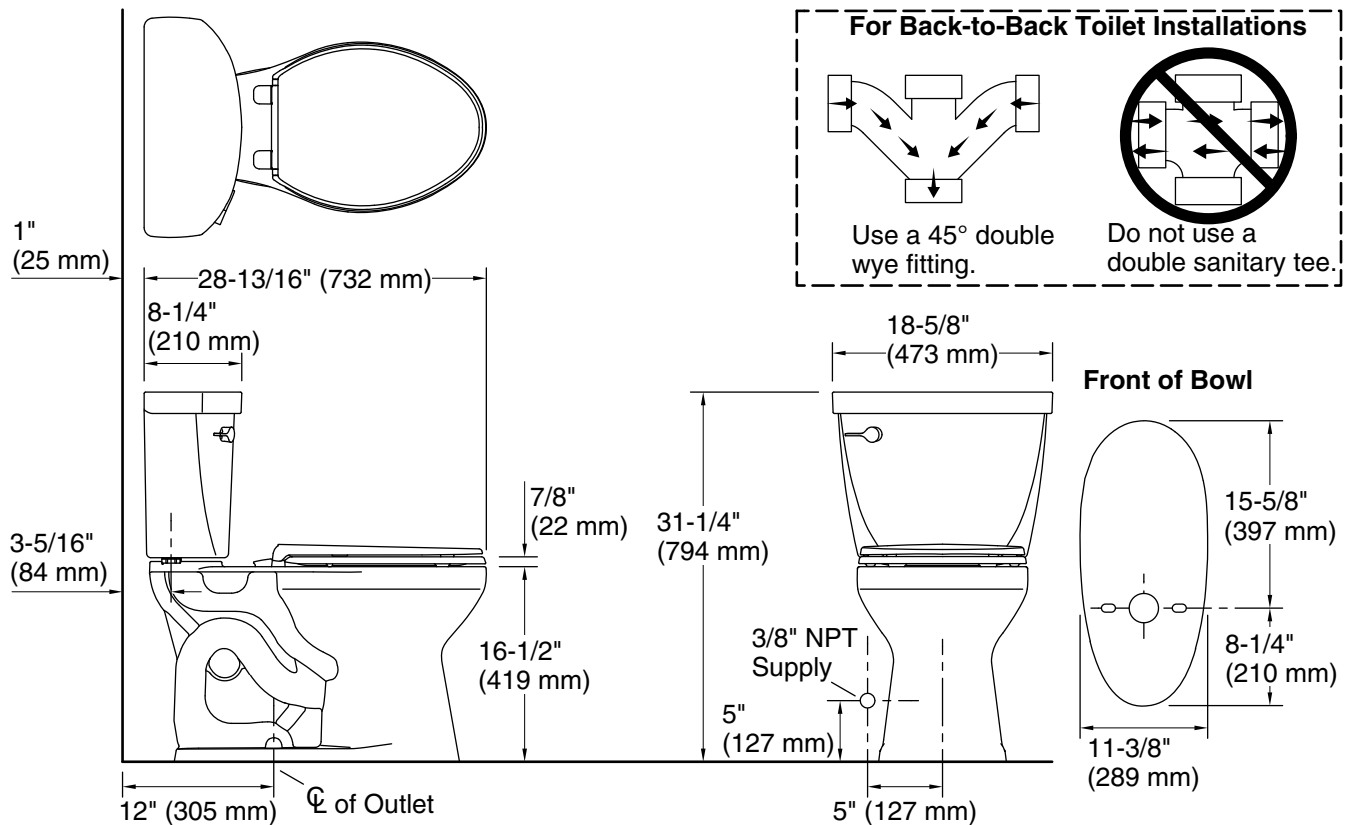

Features

- Two-piece design
- Elongated bowl offers added room and comfort
- Comfort Height® feature offers chair-height seating that makes sitting down and standing up easier for most adults
- 1.6 gpf (6.0 lpf)
- Left-hand Polished Chrome trip lever
- 2-1/8" (54 mm) fully glazed trapway
- Revolution 360® flushing technology generates a forceful swirling motion to keep the bowl clean longer
- Sanitary guard where bowl and tank meet for ease of cleaning
- CleanCoat™ surface treatment inhibits the growth of water scale and mineral stains for improved ease of cleaning
- Coordinates with other products in the Cimarron collection
- Precision-engineered patented tank, bowl, and trapway create strong siphon during flushing
- AquaPiston® canister optimizes the flow out of the tank, harnessing gravity and the natural powerful reducing cascade of water to increase the power and effectiveness of the flush
- Easy-to-flush canister design requires less force to actuate than a 3" (76 mm) flapper, and has 90% less exposed seal material which resists conditions that cause wear, tear, shrinkage and swelling

Installation

- Standard 12" (305 mm) rough-in
- Seat and supply line sold separately

Recommended Products/Accessories

- K-4108 PureWash® E750 Elongated bidet toilet seat with remote control
- K-5420 Low-Profile Bolt Caps
- K-25986-L Left-hand trip lever
- K-4636-RL Cachet® ReadyLatch® Quiet-Close™ elongated toilet seat

Technical Information

All product dimensions are nominal.

Toilet type:	Floor-mount
Waste Outlet:	Floor
Bowl shape:	Elongated
Flush type:	Revolution 360, AquaPiston
Trap passageway:	2-1/8" (54 mm)
Water surface size:	10-3/8" x 8-1/8" (264 mm x 206 mm)
Rim to water surface:	6-5/8" (168 mm)
Rough-in:	12" (305 mm)
Seat-mounting holes:	5-1/2" (140 mm)