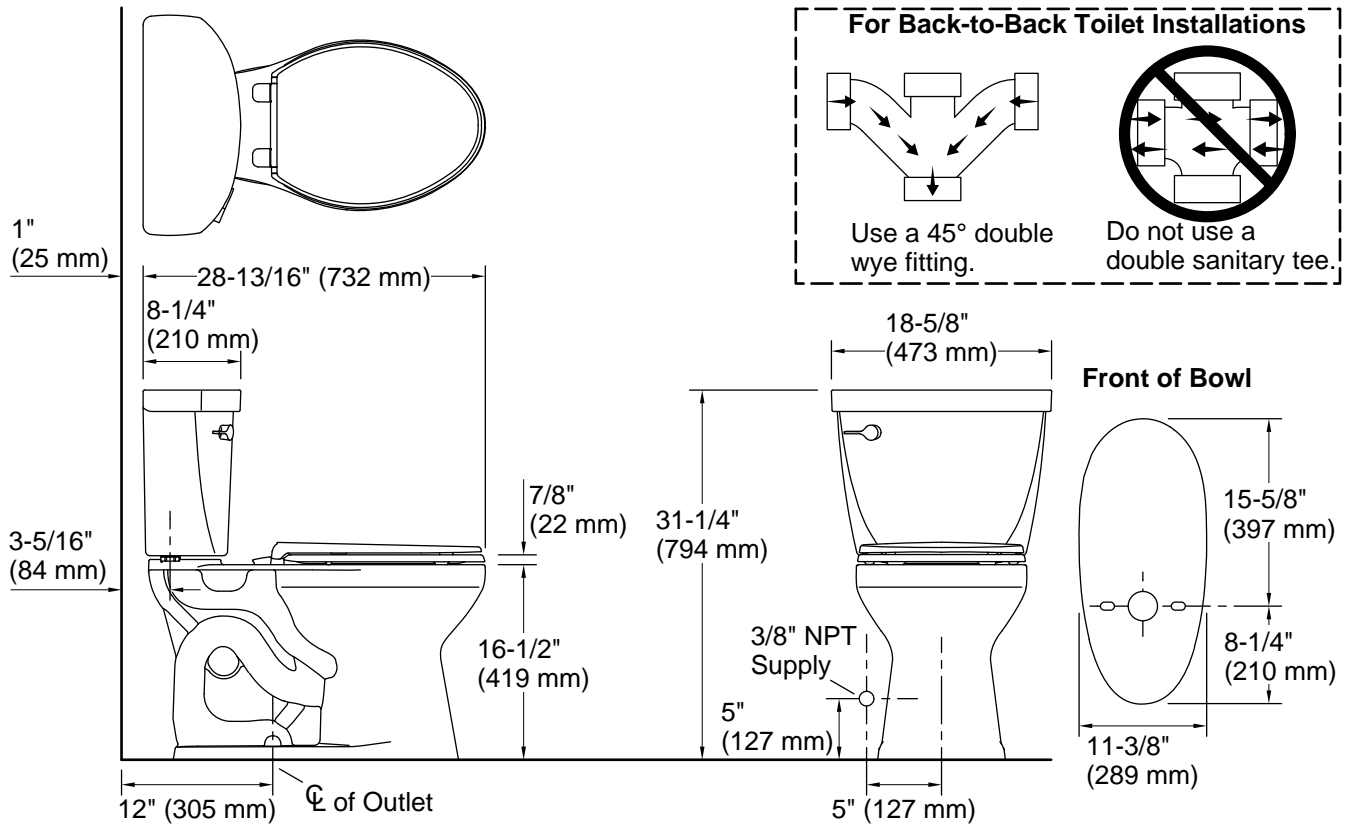

Features

- Two-piece design
- Elongated bowl offers added room and comfort
- Comfort Height® feature offers chair-height seating that makes sitting down and standing up easier for most adults
- 1.6 gpf (6.0 lpf)
- Left-hand Polished Chrome trip lever
- 2-1/8" (54 mm) fully glazed trapway
- Revolution 360® flushing technology generates a forceful swirling motion to keep the bowl clean longer
- Sanitary guard where bowl and tank meet for ease of cleaning
- CleanCoat™ surface treatment inhibits the growth of water scale and mineral stains for improved ease of cleaning
- Coordinates with other products in the Cimarron collection
- Precision-engineered patented tank, bowl, and trapway create strong siphon during flushing
- AquaPiston® canister optimizes the flow out of the tank, harnessing gravity and the natural powerful reducing cascade of water to increase the power and effectiveness of the flush
- Easy-to-flush canister design requires less force to actuate than a 3" (76 mm) flapper, and has 90% less exposed seal material which resists conditions that cause wear, tear, shrinkage and swelling

Installation

- Standard 12" (305 mm) rough-in
- Seat and supply line sold separately

Recommended Products/Accessories

- K-5420 Low-Profile Bolt Caps
- K-25986-L Left-hand trip lever
- K-4636-RL Cachet® ReadyLatch® Quiet-Close™ elongated toilet seat

Included Components

- K-31588 Elongated toilet bowl
- K-31614 Toilet tank, 1.6 gpf

ADA

CSA B651

OBC

Codes/Standards

ASME A112.19.2/CSA B45.1
DOE - Energy Policy Act 1992
ADA
ICC/ANSI A117.1
CSA B651
OBC
IAPMO Certification

Technical Information

All product dimensions are nominal.

Toilet type:	Floor-mount
Waste Outlet:	Floor
Bowl shape:	Elongated
Flush type:	Revolution 360, AquaPiston
Trap passageway:	2-1/8" (54 mm)
Water surface size:	10-3/8" x 8-1/8" (264 mm x 206 mm)
Rim to water surface:	6-5/8" (168 mm)
Rough-in:	12" (305 mm)
Seat-mounting holes:	5-1/2" (140 mm)