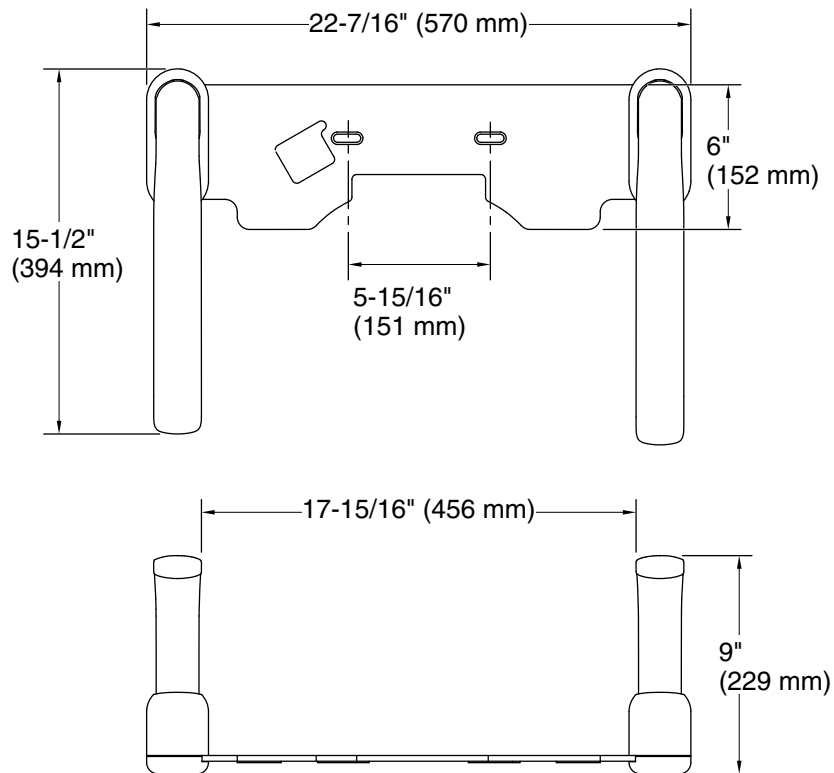

Features

- 18" (457 mm) width between arms provides room for user to sit comfortably
- Arms can be easily raised to upright position when not in use
- 530 lb total weight capacity
- Easily installs between toilet bowl and seat – no need for mounting to wall or floor
- Easy-to-clean textured coating extends length of arm supports for positive grip and user comfort
- Fits select one- and two-piece KOHLER® toilets; not compatible with KOHLER® smart toilets

Material

- Durable metal construction

Installation

- Easy installation – no special tools required
- For residential use only

Recommended Products/Accessories

- K-3551 Two-piece elongated toilet, 1.28 gpf
- K-20197 Two-piece elongated toilet with skirted trapway, 1.28 gpf
- K-20197-RA Two-piece elongated toilet with skirted trapway, 1.28 gpf
- K-5310 Two-piece elongated toilet with skirted trapway, 1.28 gpf
- K-5310-RA Two-piece elongated toilet with skirted trapway, 1.28 gpf
- K-31621 Two-piece elongated toilet, 1.28 gpf
- K-31621-RA Two-piece elongated toilet, 1.28 gpf
- K-3814 Two-piece elongated toilet with skirted trapway, 1.28 gpf
- K-3814-RA Two-piece elongated toilet with skirted trapway, 1.28 gpf
- K-20450 Two-piece elongated toilet with skirted trapway, 1.28 gpf
- K-20450-RA Two-piece elongated toilet with skirted trapway, 1.28 gpf
- K-25087 Two-piece elongated toilet, 1.28 gpf
- K-25087-RA Two-piece elongated toilet, 1.28 gpf
- K-25077 Two-piece elongated toilet, 1.28 gpf
- K-25077-RA Two-piece elongated toilet, 1.28 gpf
- K-6355 Two-piece elongated toilet with skirted trapway, dual-flush
- K-75790 Two-piece elongated toilet with skirted trapway, dual-flush
- K-75790-RA Two-piece elongated toilet with skirted trapway, dual-flush
- K-6050 Two-piece elongated toilet, 1.28 gpf

Technical Information

All product dimensions are nominal.

Material: Metal

Notes

Install this product according to the installation instructions.