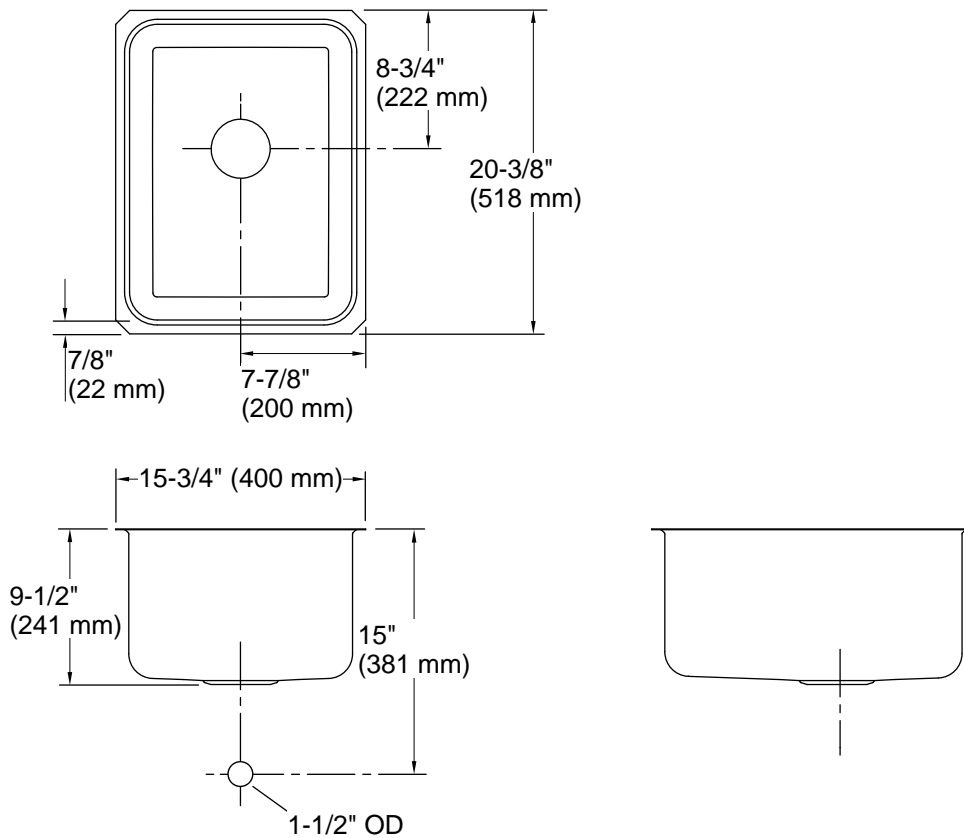

**Undertone®**  
15-3/4" undermount single-bowl bar sink  
**K-3163**

**Features**

- 21" (533 mm) minimum base cabinet width
- Single bowl
- 9-1/2" (241 mm) depth provides generous workspace
- Includes installation hardware

## Technical Information

All product dimensions are nominal.

Basin configuration: Single Bowl

Min. base cabinet width: 21" (533 mm)

Bowl area: Length: 14" (356 mm)  
 Width: 18-5/8" (473 mm)  
 Bowl depth: 9-1/2" (241 mm)

Drain hole: 3-5/8" (92 mm)

Template: 113195-7, required, included