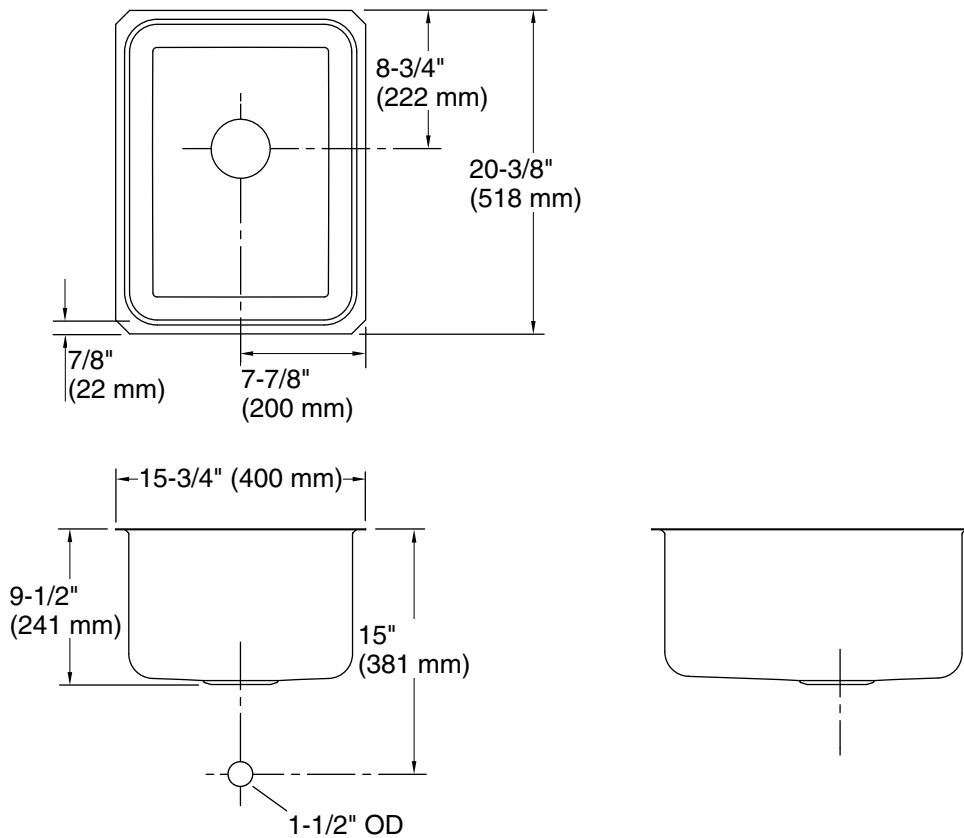

**Undertone®**  
15-3/4" undermount single-bowl bar sink  
**K-3163**

**Features**

- 21" (533 mm) minimum base cabinet width
- Single bowl
- 9-1/2" (241 mm) depth provides generous workspace
- Includes installation hardware

## Technical Information

All product dimensions are nominal.

Bowl configuration: Single

Min. base cabinet width: 21" (533 mm)

Bowl area: Length: 14" (356 mm)  
 Width: 18-5/8" (473 mm)  
 Bowl depth: 9-1/2" (241 mm)

Drain hole: 3-5/8" (92 mm)

Template: 113195-7, required, included