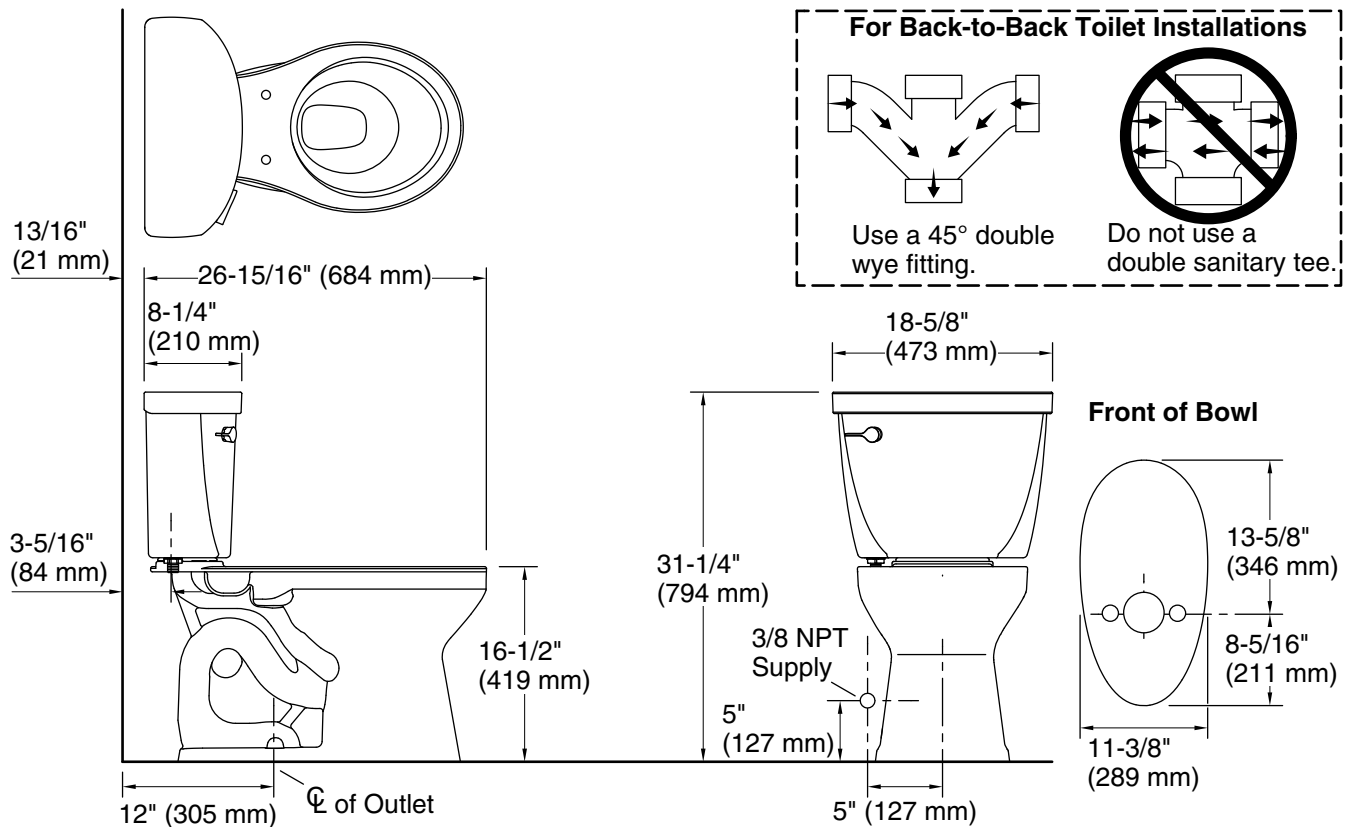

### Features

- Two-piece design
- Round-front bowl offers an ideal solution for smaller bathrooms and powder rooms
- Comfort Height® feature offers chair-height seating that makes sitting down and standing up easier for most adults
- 1.6 gpf (6.0 lpf)
- Left-hand Polished Chrome trip lever
- 2-1/8" (54 mm) fully glazed trapway
- Revolution 360® flushing technology generates a forceful swirling motion to keep the bowl clean longer
- Sanitary guard where bowl and tank meet for ease of cleaning
- CleanCoat™ surface treatment inhibits the growth of water scale and mineral stains for improved ease of cleaning
- Precision-engineered tank, bowl, and trapway create strong siphon during flushing
- AquaPiston® canister optimizes the flow out of the tank, harnessing gravity and the natural powerful reducing cascade of water to increase the power and effectiveness of the flush
- Easy-to-flush canister design requires less force to actuate than a 3" (76 mm) flapper, and has 90% less exposed seal material which resists conditions that cause wear, tear, shrinkage and swelling

### Installation

- DryLock™ system saves installation time and helps prevent water leakage
- Standard 12" (305 mm) rough-in
- Seat and supply line sold separately

## Technical Information

All product dimensions are nominal.

Toilet type:	Floor-mount
Waste Outlet:	Floor
Flush type:	Revolution 360, AquaPiston
Trap passageway:	2-1/8" (54 mm)
Water surface size:	8-5/8" x 7-13/16" (218 mm x 198 mm)
Rim to water surface:	6-5/8" (168 mm)
Rough-in:	12" (305 mm)
Seat-mounting holes:	5-1/2" (140 mm)