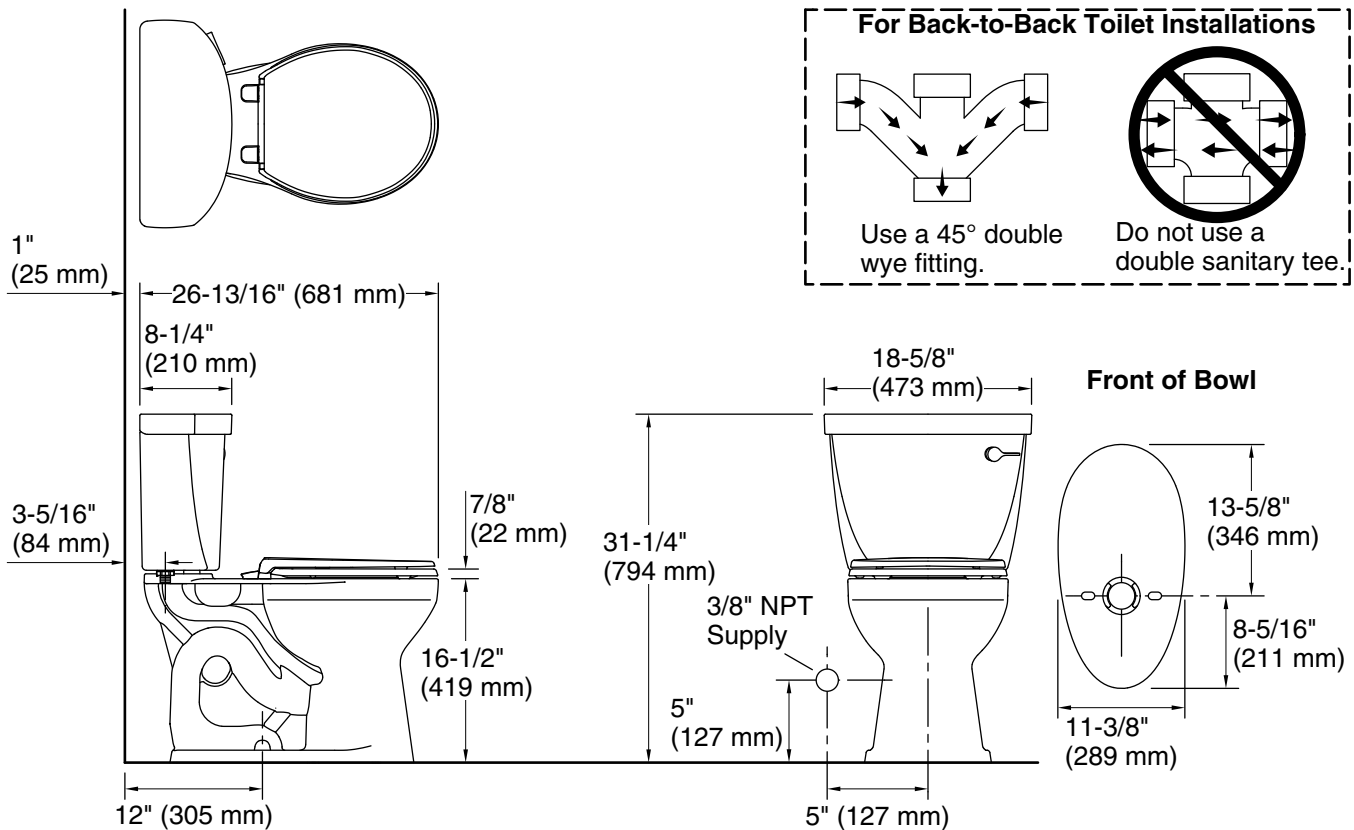

Technical Information

All product dimensions are nominal.

Toilet type:	Floor-mount
Waste Outlet:	Floor
Bowl shape:	Round-front
Flush type:	Revolution 360, AquaPiston
Trap passageway:	2-1/8" (54 mm)
Rim to water surface:	6-5/8" (168 mm)
Rough-in:	12" (305 mm)

Notes

Install this product according to the installation instructions.

ADA, OBC, CSA B651 compliant when installed to the specific requirements of these regulations.

Plumbing codes may require elongated toilets and elongated, open-front seats in public bathrooms.

Accessibility standards may require controls to be located on the open side of the toilet.