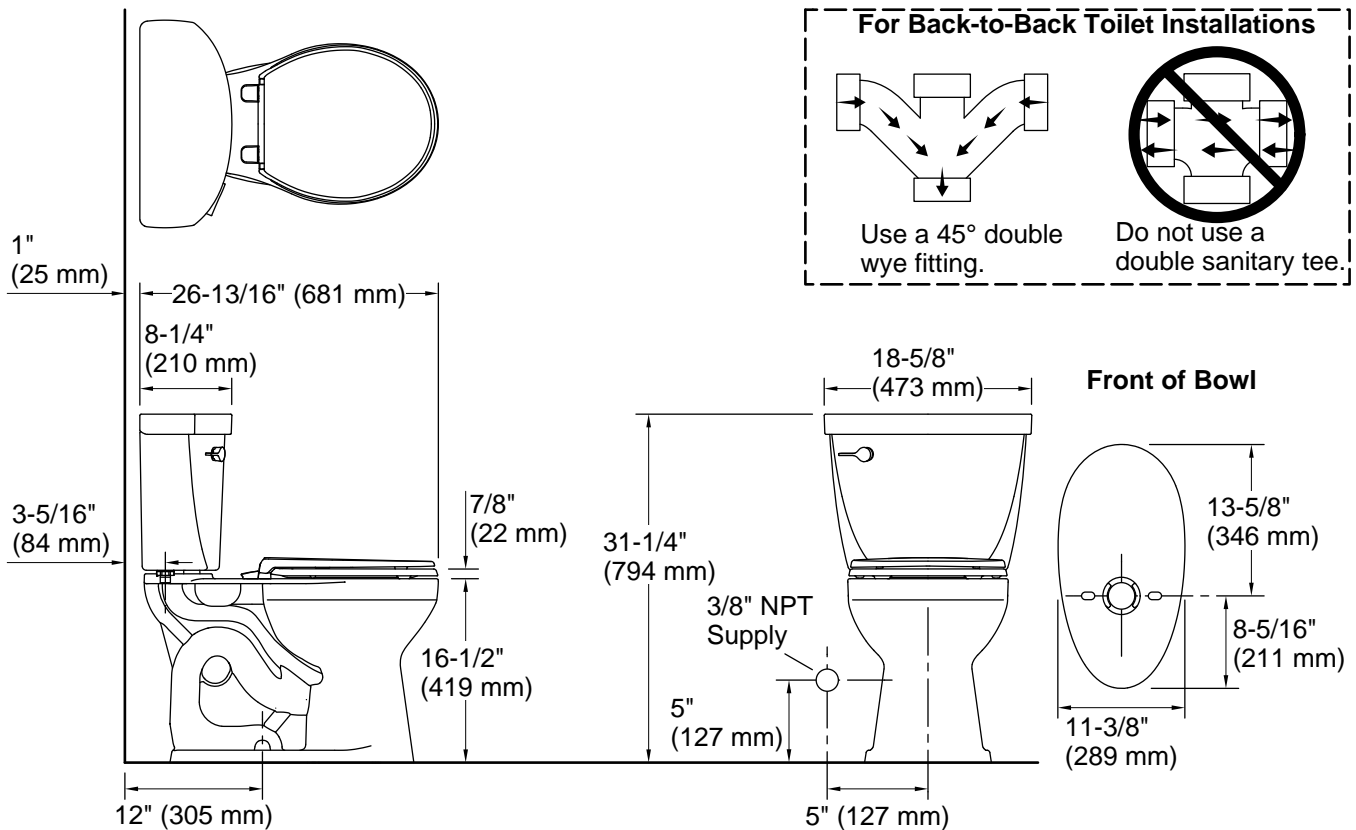

## Features

- Two-piece design
- Round-front bowl offers an ideal solution for smaller bathrooms and powder rooms
- Comfort Height® feature offers chair-height seating that makes sitting down and standing up easier for most adults
- 1.6 gpf (6.0 lpf)
- Left-hand Polished Chrome trip lever
- 2-1/8" (54 mm) fully glazed trapway
- Revolution 360® flushing technology generates a forceful swirling motion to keep the bowl clean longer
- Sanitary guard where bowl and tank meet for ease of cleaning
- CleanCoat™ surface treatment inhibits the growth of water scale and mineral stains for improved ease of cleaning
- Precision-engineered tank, bowl, and trapway create strong siphon during flushing
- AquaPiston® canister optimizes the flow out of the tank, harnessing gravity and the natural powerful reducing cascade of water to increase the power and effectiveness of the flush
- Easy-to-flush canister design requires less force to actuate than a 3" (76 mm) flapper, and has 90% less exposed seal material which resists conditions that cause wear, tear, shrinkage and swelling

## Installation

- Standard 12" (305 mm) rough-in
- Seat and supply line sold separately

## Technical Information

All product dimensions are nominal.

Toilet type:	Floor-mount
Waste Outlet:	Floor
Bowl shape:	Round-front
Flush type:	Revolution 360, AquaPiston
Trap passageway:	2-1/8" (54 mm)
Water surface size:	8-5/8" x 7-13/16" (218 mm x 198 mm)
Rim to water surface:	6-5/8" (168 mm)
Rough-in:	12" (305 mm)

Accessibility standards may require controls to be located on the open side of the toilet.