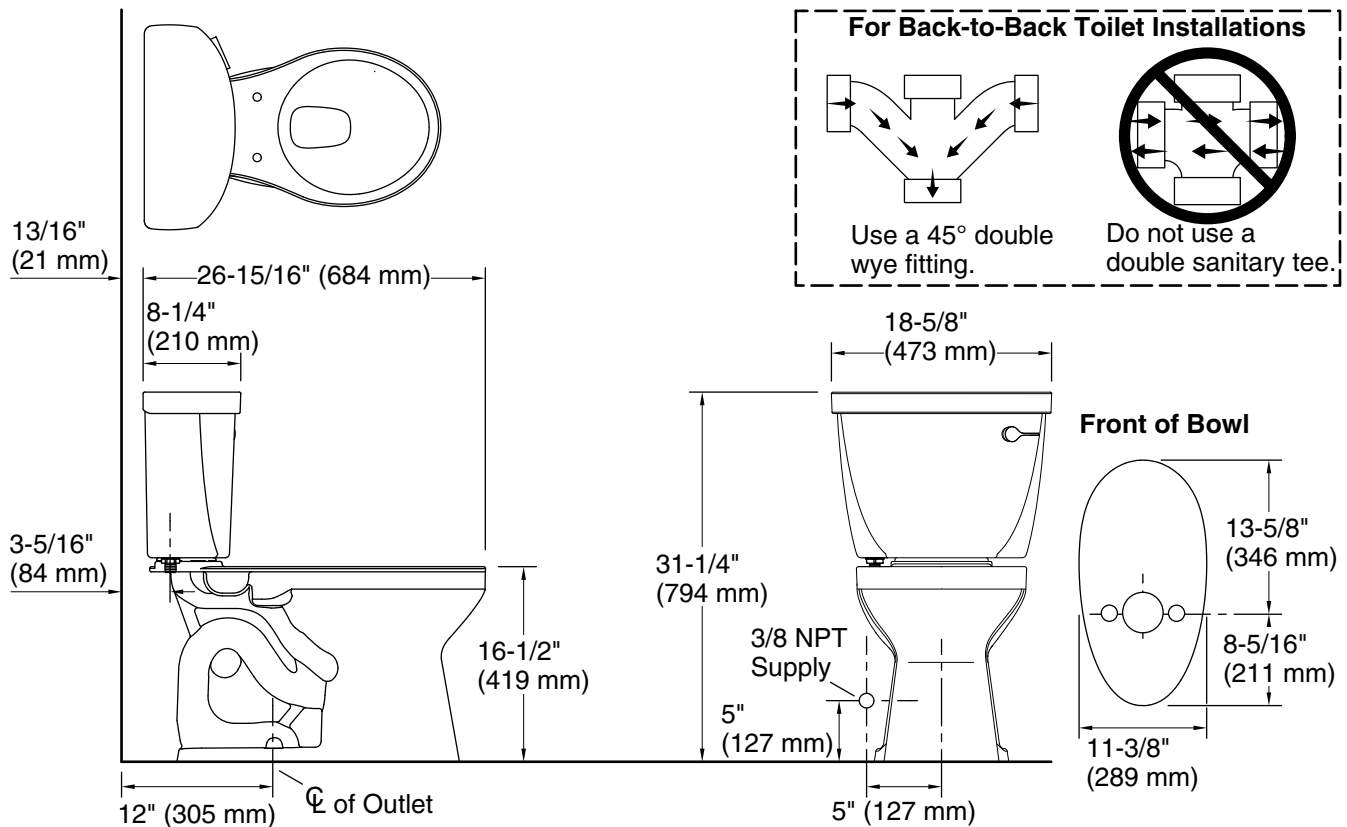

## Features

- Two-piece design
- Round-front bowl offers an ideal solution for smaller bathrooms and powder rooms
- Comfort Height® feature offers chair-height seating that makes sitting down and standing up easier for most adults
- 1.28 gpf (4.8 lpf)
- Right-hand Polished Chrome trip lever
- 2-1/8" (54 mm) fully glazed trapway
- Revolution 360® flushing technology generates a forceful swirling motion to keep the bowl clean longer
- Sanitary guard where bowl and tank meet for ease of cleaning
- CleanCoat™ surface treatment inhibits the growth of water scale and mineral stains for improved ease of cleaning
- AquaPiston® canister optimizes the flow out of the tank, harnessing gravity and the natural powerful reducing cascade of water to increase the power and effectiveness of the flush
- Easy-to-flush canister design requires less force to actuate than a 3" (76 mm) flapper, and has 90% less exposed seal material which resists conditions that cause wear, tear, shrinkage and swelling

## Installation

- DryLock™ system saves installation time and helps prevent water leakage
- Standard 12" (305 mm) rough-in
- Seat and supply line sold separately

## Technical Information

All product dimensions are nominal.

Toilet type:	Floor-mount
Waste Outlet:	Floor
Flush type:	Revolution 360, AquaPiston
Trap passageway:	2-1/8" (54 mm)
Water surface size:	8-5/8" x 7-13/16" (218 mm x 198 mm)
Rim to water surface:	6-5/8" (168 mm)
Rough-in:	12" (305 mm)
Seat-mounting holes:	5-1/2" (140 mm)