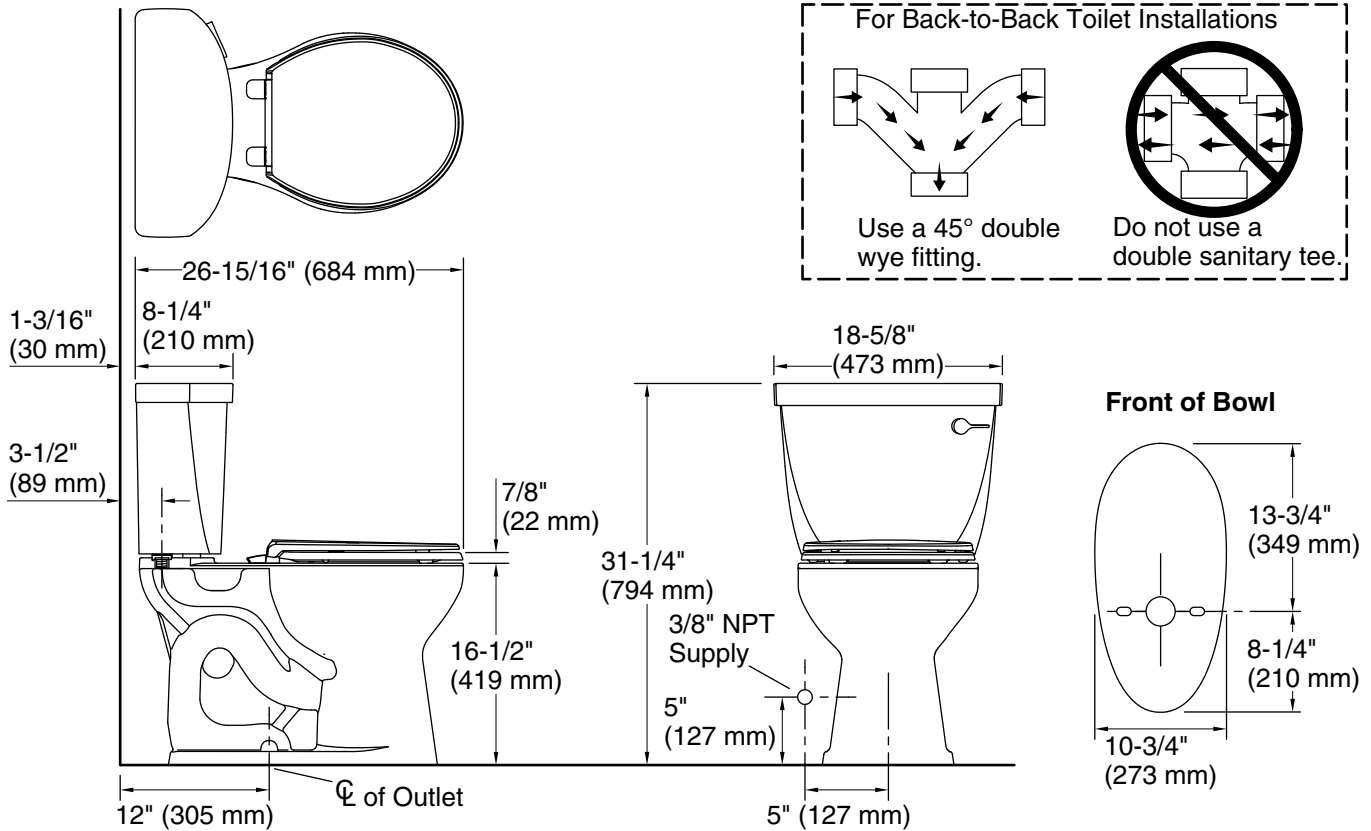

### Features

- Two-piece design
- Round-front bowl offers an ideal solution for smaller bathrooms and powder rooms
- Comfort Height® feature offers chair-height seating that makes sitting down and standing up easier for most adults
- 1.28 gpf (4.8 lpf)
- Right-hand Polished Chrome trip lever
- 2-1/8" (54 mm) fully glazed trapway
- Revolution 360® flushing technology generates a forceful swirling motion to keep the bowl clean longer
- Sanitary guard where bowl and tank meet for ease of cleaning
- CleanCoat™ surface treatment inhibits the growth of water scale and mineral stains for improved ease of cleaning
- AquaPiston® canister optimizes the flow out of the tank, harnessing gravity and the natural powerful reducing cascade of water to increase the power and effectiveness of the flush
- Easy-to-flush canister design requires less force to actuate than a 3" (76 mm) flapper, and has 90% less exposed seal material which resists conditions that cause wear, tear, shrinkage and swelling

### Installation

- Standard 12" (305 mm) rough-in
- Seat and supply line sold separately

#### Color Code Description

	0	White
	96	Biscuit

1-800-4KOHLER (1-800-456-4537)

Kohler Co. reserves the right to make revisions without notice to product specifications.

For the most current Specification Sheet, go to [www.kohler.com](http://www.kohler.com) USA or [www.kohler.ca](http://www.kohler.ca) Canada

## Technical Information

All product dimensions are nominal.

Toilet type:	Floor-mount
Waste Outlet:	Floor
Bowl shape:	Round-front
Flush type:	Revolution 360, AquaPiston
Trap passageway:	2-1/8" (54 mm)
Water surface size:	8-5/8" x 7-13/16" (218 mm x 198 mm)
Rim to water surface:	6-5/8" (168 mm)
Rough-in:	12" (305 mm)