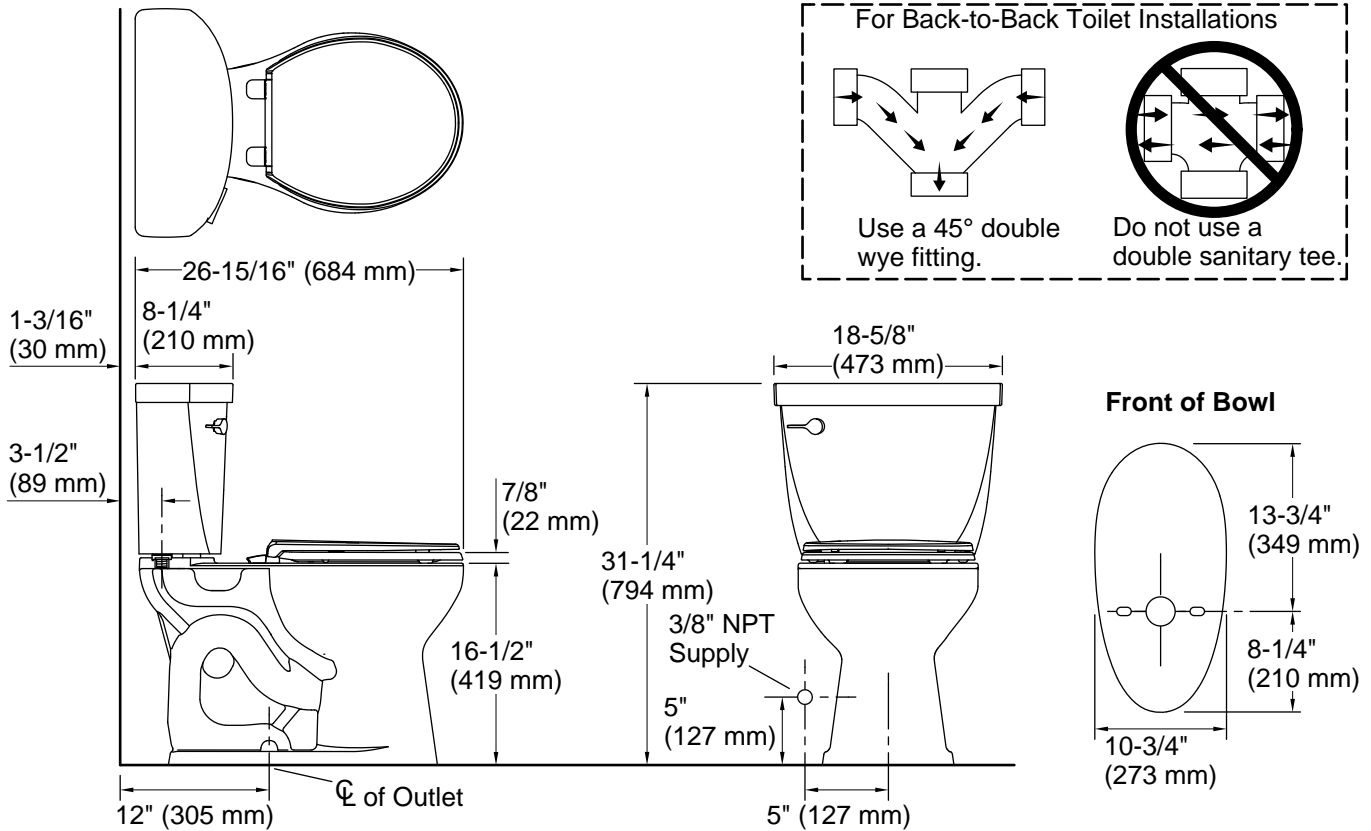

Cimarron®

Two-piece round-front toilet, 1.28 gpf
K-31641

Features

- Two-piece design
- Round-front bowl offers an ideal solution for smaller bathrooms and powder rooms
- Comfort Height® feature offers chair-height seating that makes sitting down and standing up easier for most adults
- 1.28 gpf (4.8 lpf)
- Left-hand Polished Chrome trip lever
- 2-1/8" (54 mm) fully glazed trapway
- Revolution 360® flushing technology generates a forceful swirling motion to keep the bowl clean longer
- Sanitary guard where bowl and tank meet for ease of cleaning
- CleanCoat™ surface treatment inhibits the growth of water scale and mineral stains for improved ease of cleaning
- AquaPiston® canister optimizes the flow out of the tank, harnessing gravity and the natural powerful reducing cascade of water to increase the power and effectiveness of the flush
- Easy-to-flush canister design requires less force to actuate than a 3" (76 mm) flapper, and has 90% less exposed seal material which resists conditions that cause wear, tear, shrinkage and swelling

Installation

- Standard 12" (305 mm) rough-in
- Seat and supply line sold separately

Recommended Products/Accessories

- K-25986-L Left-hand trip lever
- K-5420 Low-Profile Bolt Caps
- K-4639-RL Cachet® ReadyLatch® Quiet-Close™ round-front toilet seat

Included Components

- K-31589 Round-front toilet bowl
- K-31615 Toilet tank, 1.28 gpf

ADA	CSA B651	OBC
-----	----------	-----

Codes/Standards

ASME A112.19.2/CSA B45.1
DOE - Energy Policy Act 1992
EPA WaterSense®
California Energy Commission (CEC)
ADA
ICC/ANSI A117.1
CSA B651
OBC
IAPMO Certification

12-23-2024 20:24 - US/CA

THE BOLD LOOK
OF **KOHLER**®

Technical Information

All product dimensions are nominal.

Toilet type:	Floor-mount
Waste Outlet:	Floor
Bowl shape:	Round-front
Flush type:	Revolution 360, AquaPiston
Trap passageway:	2-1/8" (54 mm)
Water surface size:	8-5/8" x 7-13/16" (218 mm x 198 mm)
Rim to water surface:	6-5/8" (168 mm)
Rough-in:	12" (305 mm)