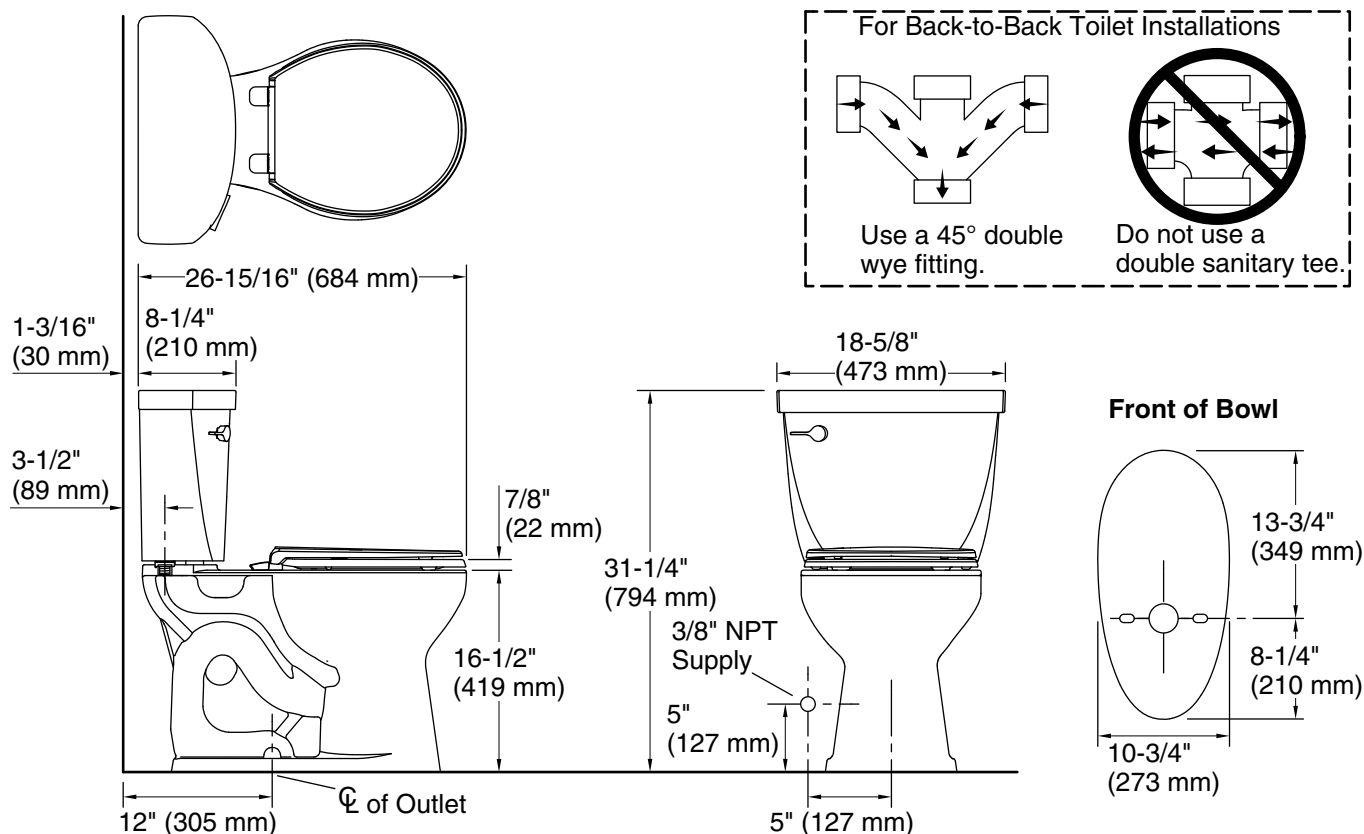

Features

- Two-piece design
- Round-front bowl offers an ideal solution for smaller bathrooms and powder rooms
- Comfort Height® feature offers chair-height seating that makes sitting down and standing up easier for most adults
- 1.28 gpf (4.8 lpf)
- Left-hand Polished Chrome trip lever
- 2-1/8" (54 mm) fully glazed trapway
- Revolution 360® flushing technology generates a forceful swirling motion to keep the bowl clean longer
- Sanitary guard where bowl and tank meet for ease of cleaning
- CleanCoat™ surface treatment inhibits the growth of water scale and mineral stains for improved ease of cleaning
- AquaPiston® canister optimizes the flow out of the tank, harnessing gravity and the natural powerful reducing cascade of water to increase the power and effectiveness of the flush
- Easy-to-flush canister design requires less force to actuate than a 3" (76 mm) flapper, and has 90% less exposed seal material which resists conditions that cause wear, tear, shrinkage and swelling

Installation

- Standard 12" (305 mm) rough-in
- Seat and supply line sold separately

Recommended Products/Accessories

K-76923 PureWash® M250 Quiet-Close™ round-front toilet seat with antimicrobial agent
K-25986-L Left-hand trip lever
K-5420 Low-Profile Bolt Caps

Included Components

K-31589 Round-front toilet bowl
K-31615 Toilet tank, 1.28 gpf

ADA CSA B651 OBC

Codes/Standards

ASME A112.19.2/CSA B45.1
DOE - Energy Policy Act 1992
EPA WaterSense®
California Energy Commission (CEC)
ADA
ICC/ANSI A117.1
CSA B651
OBC
IAPMO Certification

Technical Information

All product dimensions are nominal.

Toilet type:	Floor-mount
Waste Outlet:	Floor
Bowl shape:	Round-front
Flush type:	Revolution 360, AquaPiston
Trap passageway:	2-1/8" (54 mm)
Water surface size:	8-5/8" x 7-13/16" (218 mm x 198 mm)
Rim to water surface:	6-5/8" (168 mm)
Rough-in:	12" (305 mm)