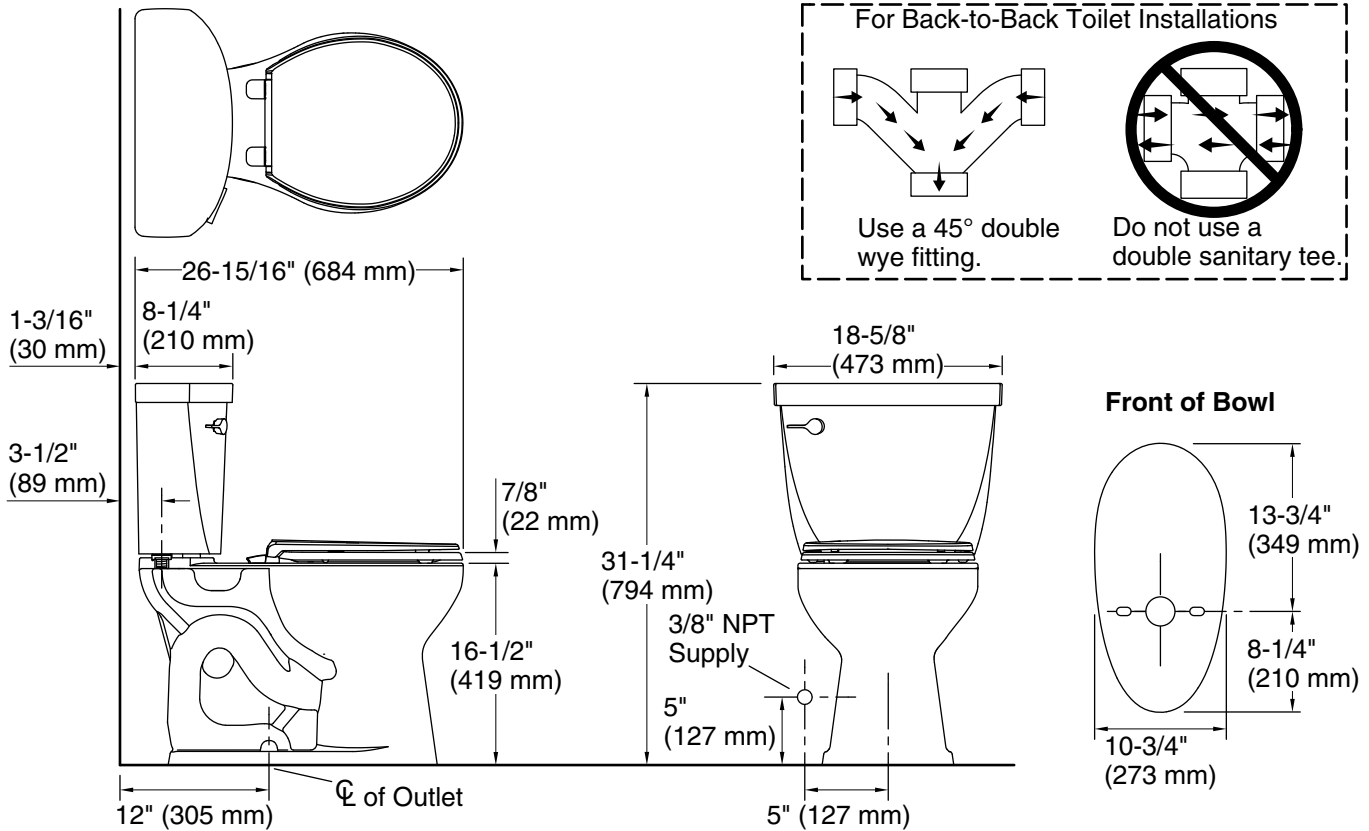

KOHLER®

Cimarron®
ContinuousClean ST two-piece round-front toilet, 1.28
gpf
K-31644

Features

- Two-piece design
- Round-front bowl offers an ideal solution for smaller bathrooms and powder rooms
- Comfort Height® feature offers chair-height seating that makes sitting down and standing up easier for most adults
- 1.28 gpf (4.8 lpf)
- Left-hand Polished Chrome trip lever
- 2-1/8" (54 mm) fully glazed trapway
- Revolution 360® flushing technology generates a forceful swirling motion to keep the bowl clean longer
- Sanitary guard where bowl and tank meet for ease of cleaning
- CleanCoat™ surface treatment inhibits the growth of water scale and mineral stains for improved ease of cleaning
- ContinuousClean system automatically dispenses cleaning solution with every flush
- Works with any white toilet bowl cleaner tablet. Tablets last for more than one year in ContinuousClean system
- AquaPiston® canister optimizes the flow out of the tank, harnessing gravity and the natural powerful reducing cascade of water to increase the power and effectiveness of the flush
- Adjustment dial lets you set how much cleaning solution is dispensed with every flush
- Combination of ContinuousClean technology with CleanCoat™ surface and Revolution 360® flushing technology keeps the bowl cleaner 5x longer than conventional KOHLER toilets. (Based on 2019 consumer perception study and bacterial counts)

Installation

- Standard 12" (305 mm) rough-in

Recommended Products/Accessories

K-76923 PureWash® M250 Quiet-Close™ round-front toilet seat with antimicrobial agent
K-25986-L Left-hand trip lever
K-5420 Low-Profile Bolt Caps

8-27-2024 21:14 - US/CA

THE BOLD LOOK
OF **KOHLER®**

Technical Information

All product dimensions are nominal.

Toilet type:	Floor-mount
Waste Outlet:	Floor
Bowl shape:	Round-front
Flush type:	Revolution 360, AquaPiston
Trap passageway:	2-1/8" (54 mm)
Water surface size:	8-5/8" x 7-13/16" (218 mm x 198 mm)
Rim to water surface:	6-5/8" (168 mm)
Rough-in:	12" (305 mm)