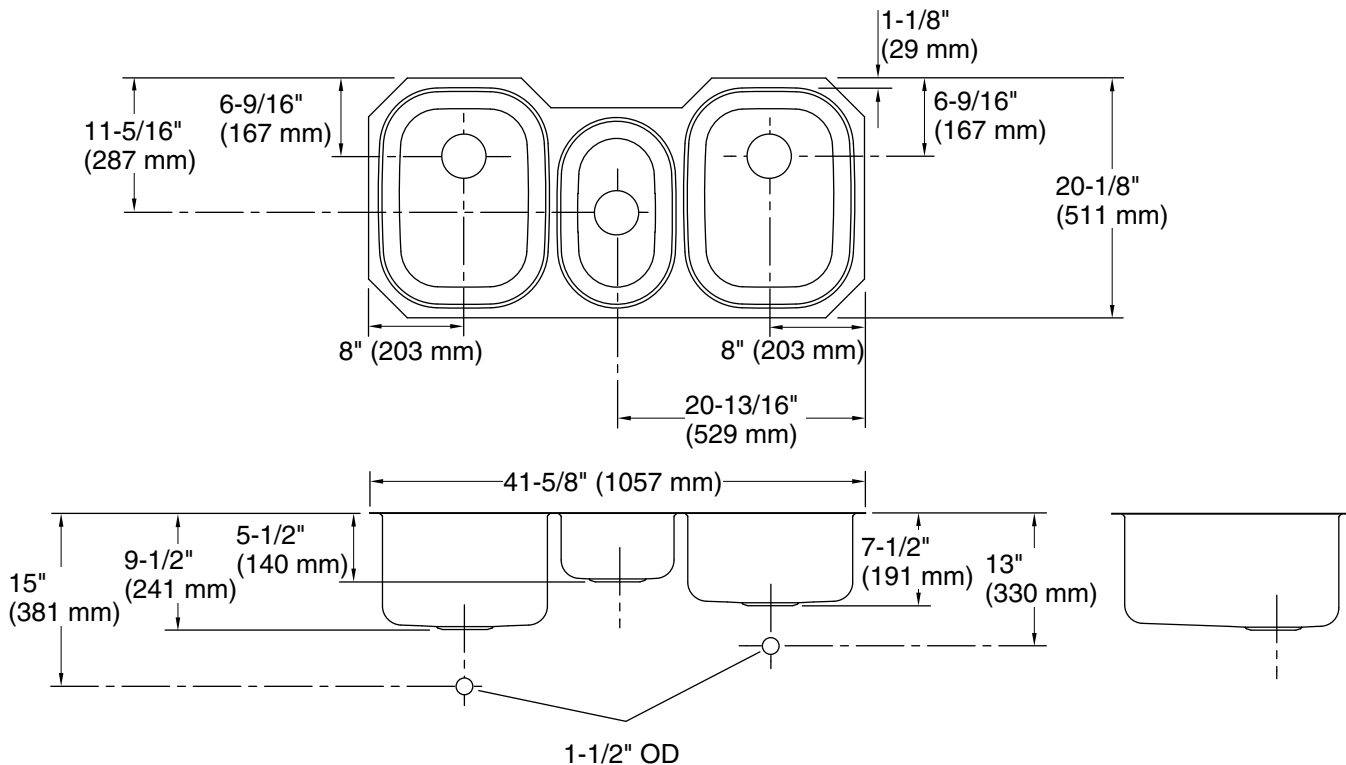

## Features

- 45" (1143 mm) minimum base cabinet width
- 9-1/2" depth left bowl, 5-1/2" depth center bowl, and 7-1/2" depth right bowl
- Rounded bowls
- Sink drain with strainer sold separately

## Technical Information

All product dimensions are nominal.

Basin configuration: Third Bowl

Min. base cabinet width: 45" (1143 mm)

Bowl area (Left): Length: 14" (356 mm)  
 Width: 18" (457 mm)  
 Bowl depth: 9-1/2" (241 mm)

Bowl area (Center): Length: 9" (229 mm)  
 Width: 15" (381 mm)  
 Bowl depth: 5-1/2" (140 mm)

Bowl area (Right): Length: 14" (356 mm)  
 Width: 18" (457 mm)  
 Bowl depth: 7-1/2" (191 mm)

Drain hole: 3-5/8" (92 mm)