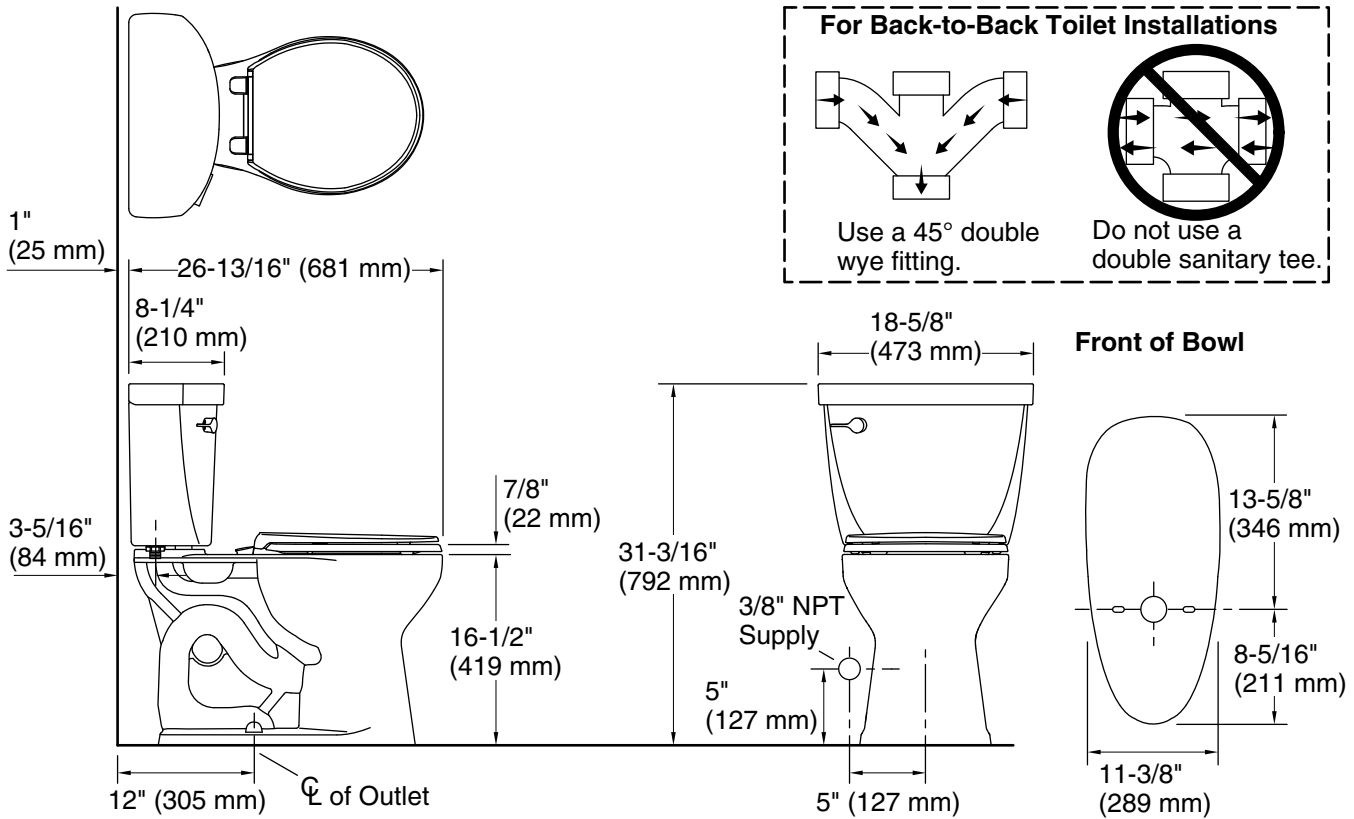

**Cimarron®**  
 The Complete Solution® two-piece round-front toilet,  
 1.28 gpf  
**K-31678**

**Features**

- Two-piece design
- Round-front bowl offers an ideal solution for smaller bathrooms and powder rooms
- Comfort Height® feature offers chair-height seating that makes sitting down and standing up easier for most adults
- 1.28 gpf (4.8 lpf)
- Left-hand Polished Chrome trip lever
- 2-1/8" (54 mm) fully glazed trapway
- Revolution 360® flushing technology generates a forceful swirling motion to keep the bowl clean longer
- Sanitary guard where bowl and tank meet for ease of cleaning
- CleanCoat™ surface treatment inhibits the growth of water scale and mineral stains for improved ease of cleaning
- Quiet-Close™ round-front lid and seat prevents slamming
- Omnidirectional leveling system makes leveling easier than ever by providing a fast, secure, and reliable installation
- The Complete Solution toilets provide everything you need, including bowl, tank, seat, wax ring, and hardware
- AquaPiston® canister optimizes the flow out of the tank, harnessing gravity and the natural powerful reducing cascade of water to increase the power and effectiveness of the flush
- Easy-to-flush canister design requires less force to actuate than a 3" (76 mm) flapper, and has 90% less exposed seal material which resists conditions that cause wear, tear, shrinkage and swelling

**Installation**

- Standard 12" (305 mm) rough-in
- Supply line sold separately

**ADA** **CSA B651** **OBC**

**Codes/Standards**

ASME A112.19.2/CSA B45.1  
 DOE - Energy Policy Act 1992  
 EPA WaterSense®  
 California Energy Commission (CEC)  
 ADA  
 ICC/ANSI A117.1  
 CSA B651  
 OBC  
 IAPMO Certification

## Technical Information

All product dimensions are nominal.

Toilet type:	Floor-mount
Waste Outlet:	Floor
Bowl shape:	Round-front
Flush type:	Revolution 360, AquaPiston
Trap passageway:	2-1/8" (54 mm)
Rim to water surface:	6-5/8" (168 mm)
Rough-in:	12" (305 mm)