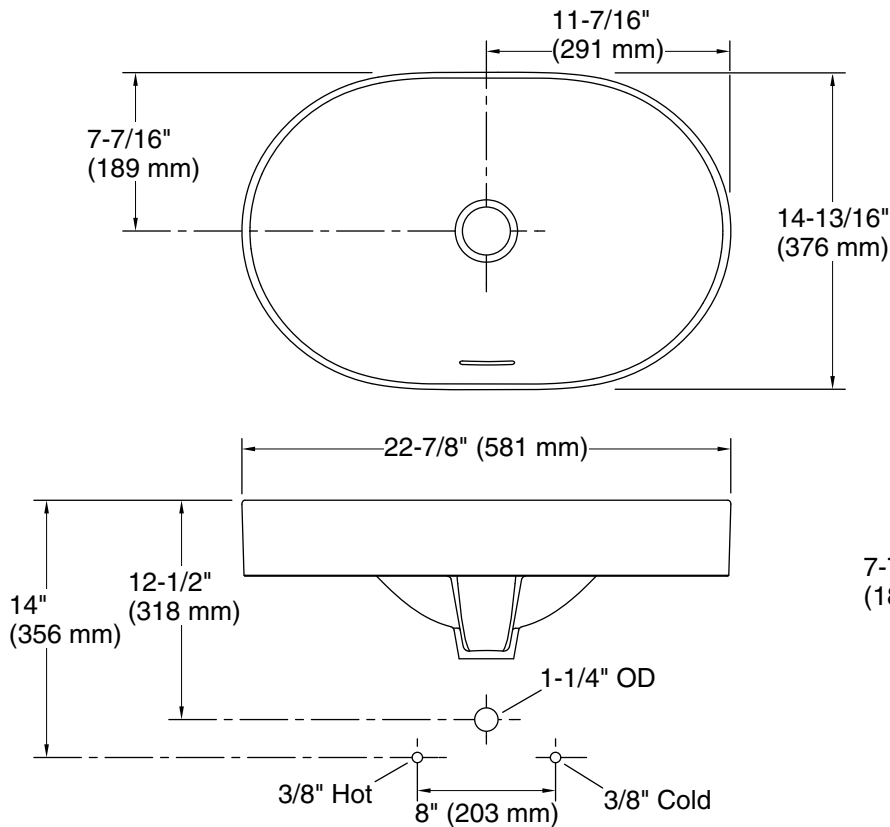

Technical Information

All product dimensions are nominal.

- Basin configuration: Single Bowl
- Bowl area (Only): Length: 22-1/8" (562 mm)
  Width: 14-5/16" (363 mm)
  Bowl depth: 5-9/16" (142 mm)
- With overflow: Yes
- Drain hole: 1-3/4" (45 mm)
- Template: Above-counter, 1507716-7, required, not included

Notes

- Install this product according to the installation instructions.
- ADA compliant when installed to the specific requirements of these regulations.