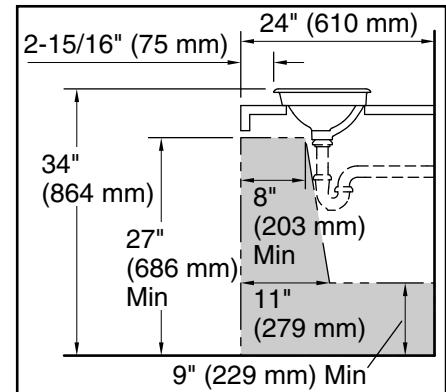

Technical Information

All product dimensions are nominal.

- Basin configuration: Single Bowl
- Bowl area (Only): Length: 22-1/8" (562 mm)
  Width: 14-5/16" (363 mm)
  Bowl depth: 5-9/16" (142 mm)
- With overflow: Yes
- Drain hole: 1-3/4" (45 mm)
- Template: Above-counter, 1507716-7, required, not included

Notes

- Install this product according to the installation instructions.
- ADA compliant when installed to the specific requirements of these regulations.