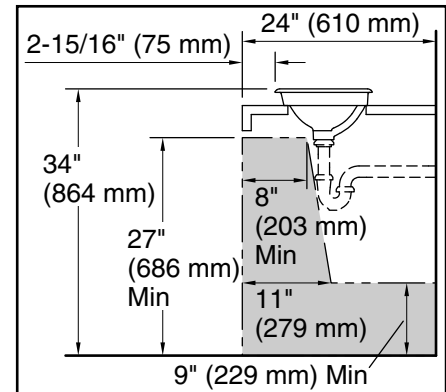

	0	White
---	---	-------

Recommended ADA Installation

Technical Information

All product dimensions are nominal.

Bowl area (Only): Length: 22-1/8" (562 mm)
Width: 14-5/16" (363 mm)
Bowl depth: 5-9/16" (142 mm)

With overflow: Yes

Drain hole: 1-3/4" (45 mm)

Template: Above-counter, 1507716-7, required,
not included

Notes

Install this product according to the installation instructions.

ADA compliant when installed to the specific requirements of these regulations.