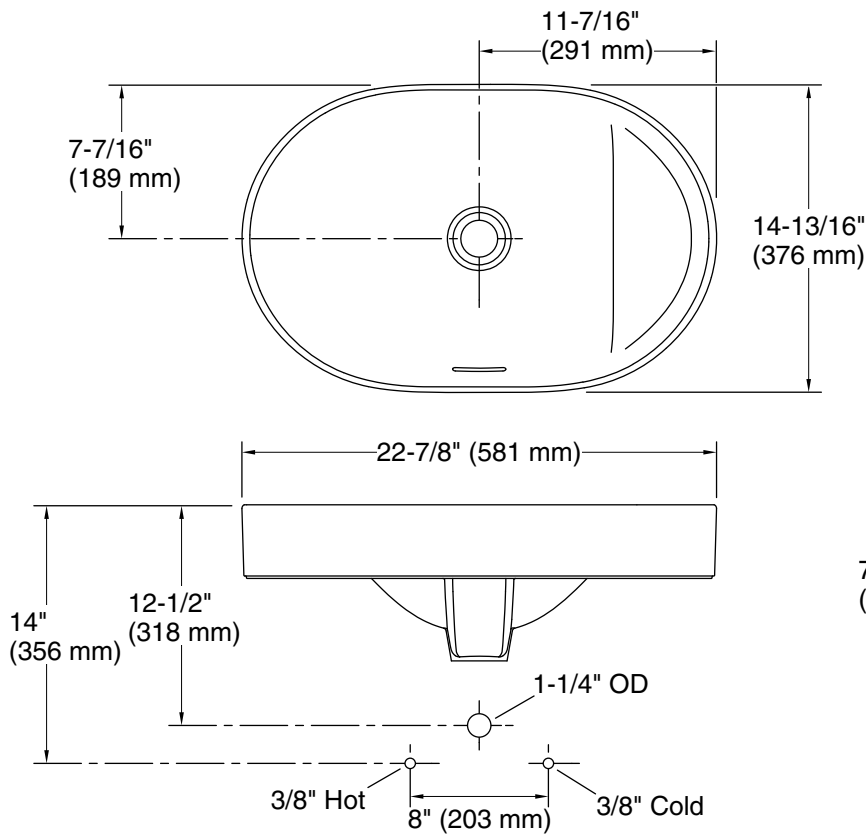

	0	White
---	---	-------

Recommended ADA Installation

Technical Information

All product dimensions are nominal.

Bowl area (Only): Length: 22-1/8" (562 mm)
Width: 14-5/16" (363 mm)
Bowl depth: 5-9/16" (142 mm)

With overflow: Yes

Drain hole: 1-3/4" (45 mm)

Template: Above-counter, 1507716-7, required,
not included

Notes

Install this product according to the installation instructions.

ADA compliant when installed to the specific requirements of these regulations.